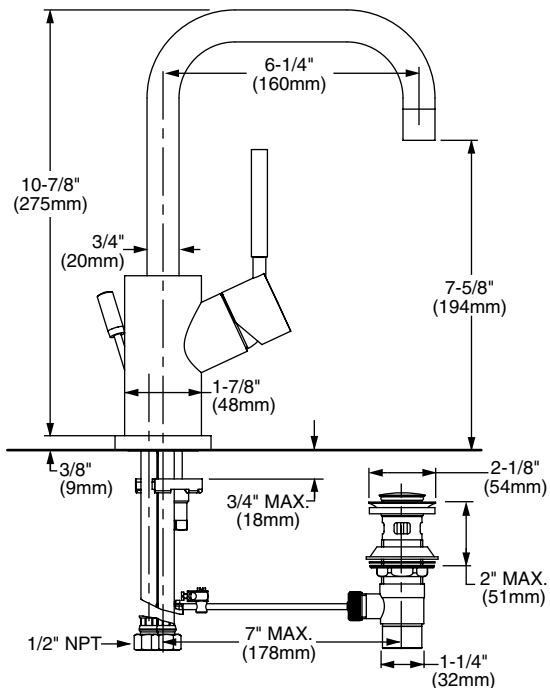

Features:

- European Minimalist Design
- Cast brass spout and body
- Washerless Ceramic disc valve cartridge
- Swivel spout
- 6-1/4" spout
- Includes 1-1/4" drain assembly

Maximum Flow Rate: 2.2 GPM (8.3L/min)

	Handle Type	Product Number
Børma by Jado Single Lever Monoblock Faucet	Lever	814/302

Available Finishes:	Finish Code
Polished Chrome	100

IMPORTANT: These measurements are subject to change or cancellation. No responsibility is assumed for use of superseded or voided pages.