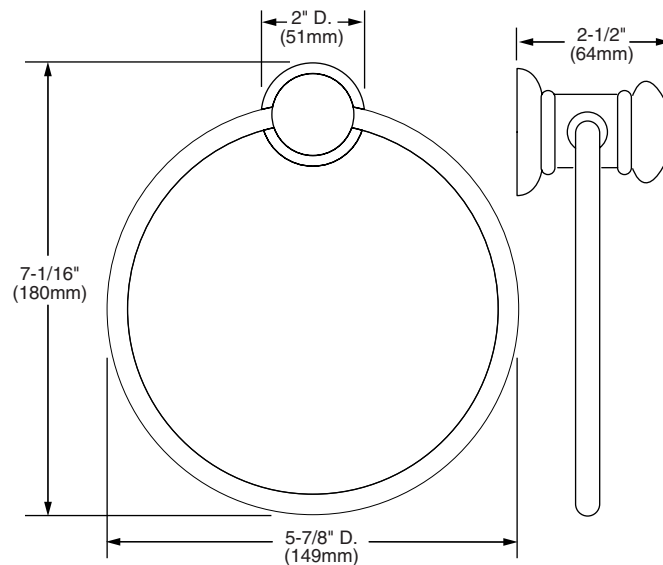

**Features:**

- Solid Brass Construction
- Concealed Mounting

	Product Number
Towel Ring - 6"	027/150
Towel Ring - 8"	027/200

Available Finishes:	Finish Code
Polished Chrome/Ultra Brass	123
Brushed Nickel	144
Silver Nickel/Gold	149
Brushed Nickel/Gold	194

IMPORTANT: These measurements are subject to change or cancellation. No responsibility is assumed for use of superseded or voided pages.