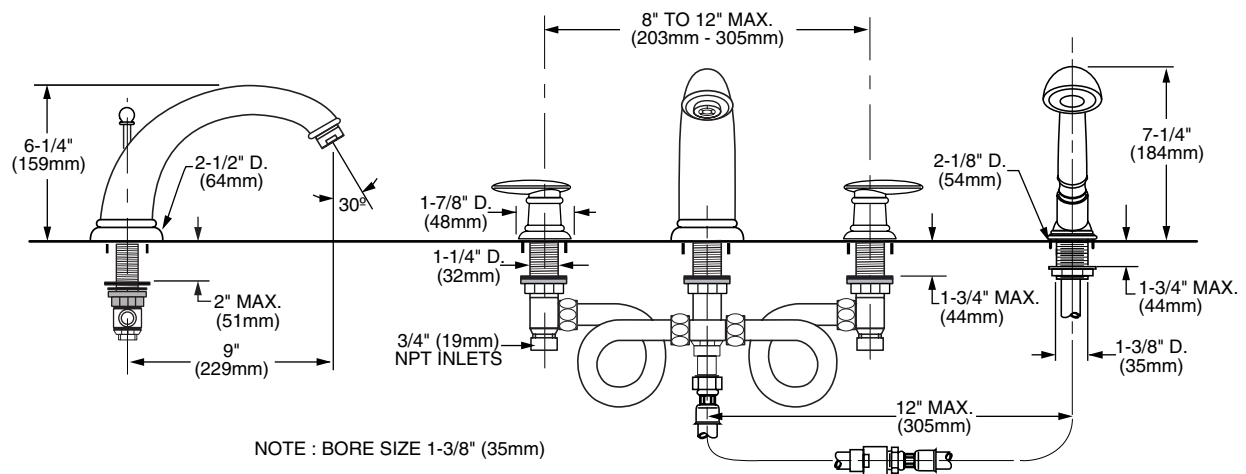

Features:

- Cast brass spout and valves
- Ceramic disc valve cartridge
- Flexible Hose Connections for 8" -12" installations
- Available with or without Hand Shower
- Hand Shower features 6-1/2 ft (2m) metal hose

Pictured: 807/875 Roman Tub Set with Hand Shower

Maximum Hand Shower Flow Rate: 2.5 GPM (9.5L/min)

	Handle Type	Product Number
Roman Tub Set	Knob	807/975
Roman Tub Set with Hand Shower	Knob	807/875

Available Finishes:	Finish Code
Polished Chrome/Ultra Brass	123
Brushed Nickel	144
Silver Nickel/Gold	149
Brushed Nickel/Gold	194