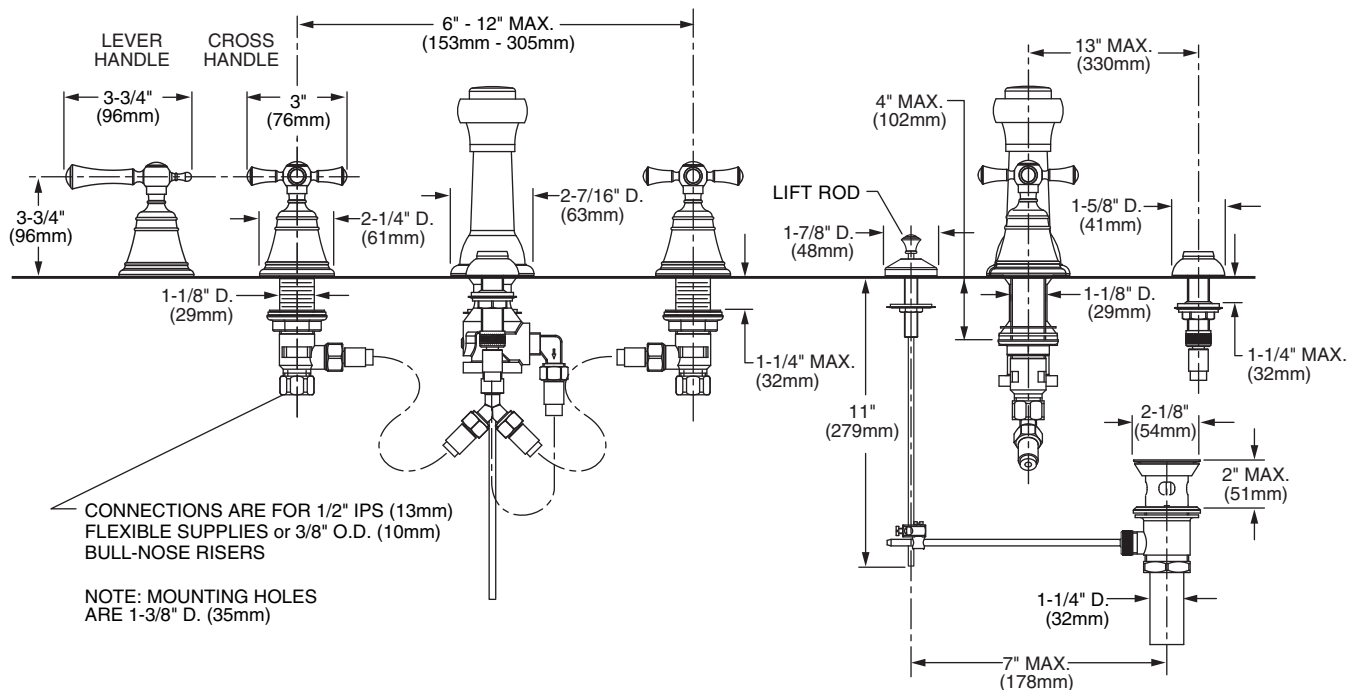

Features:

- Ceramic disc valve cartridge
- Cast brass construction
- Integral vacuum breaker with transfer valve
- Diverter controls water flow between douche spray and flushing rim
- Douche spray has built-in spray height adjustment
- Flexible Hose Connections for 6" - 12" installations
- Includes 1-1/4" drain assembly
- Available with Cross or Lever Handles

Pictured: 842/035 3-Hole Bidet Faucet with Cross Handles

	Handle Type	Product Number
3-Hole Bidet Faucet	Cross	842/035
3-Hole Bidet Faucet	Lever	842/835

Available Finishes:	Finish Code
Polished Chrome	100
Old Bronze	105
Brushed Nickel	144
Platinum Nickel	150
Antique Nickel	444