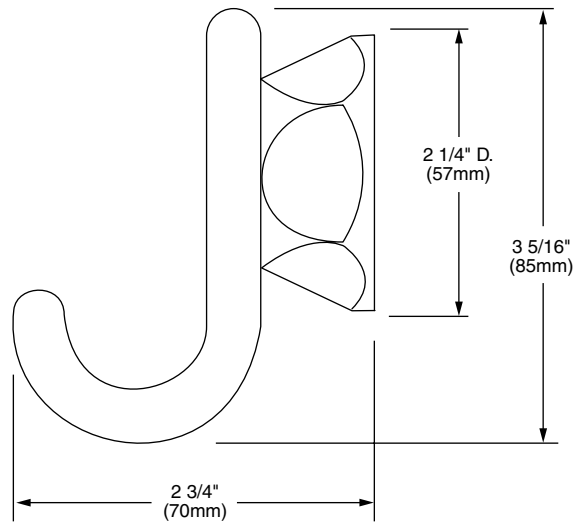

Features:

- Solid Brass Construction
- Concealed Mounting

	Product Number
Robe Hook	018/010

Available Finishes:	Finish Code
Polished Chrome	100
Brushed Nickel	144
Platinum Nickel	150
Diamond (PVD)	167

IMPORTANT: These measurements are subject to change or cancellation. No responsibility is assumed for use of superseded or voided pages.