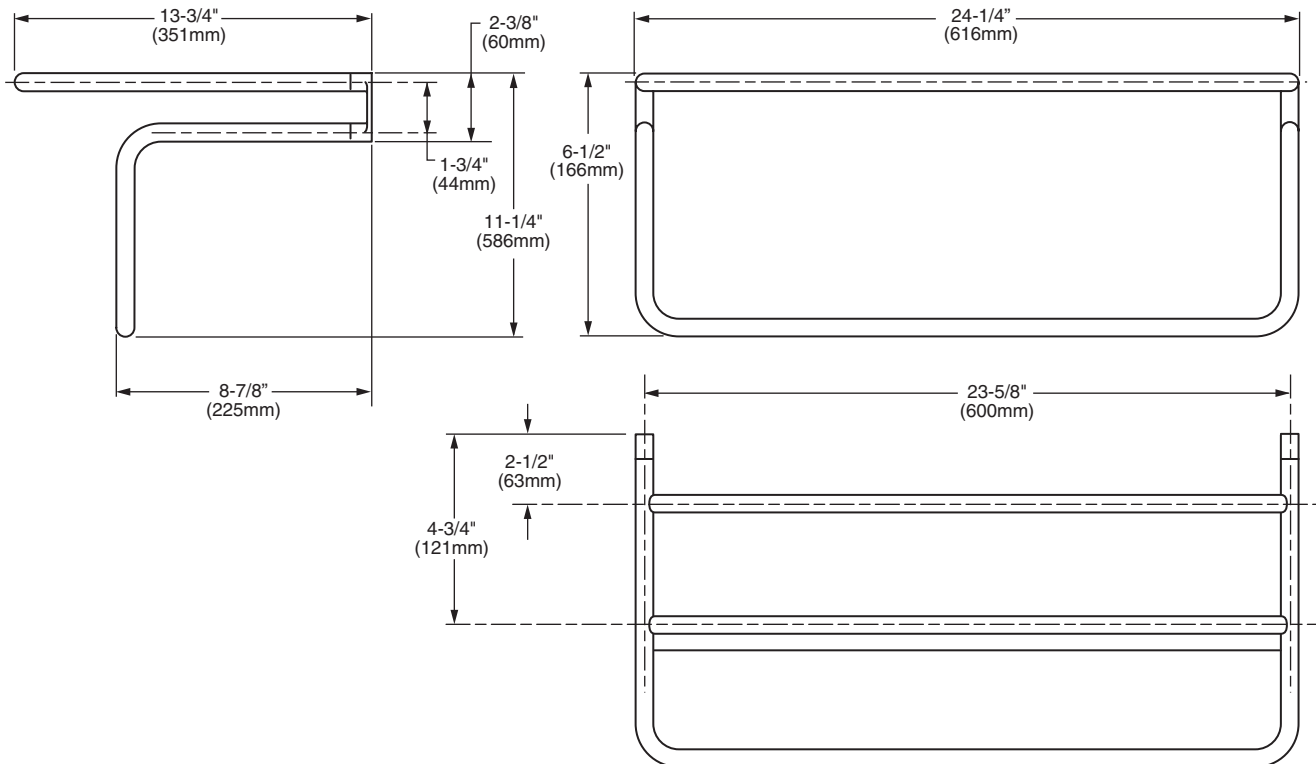

Features:

- Brass Construction
- Concealed Mounting

	Product Number
Towel Shelf - 23-5/8"	032/335

Available Finishes:	Finish Code
Polished Chrome	100
UltraSteel (PVD)	355

IMPORTANT: These measurements are subject to change or cancellation. No responsibility is assumed for use of superseded or voided pages.