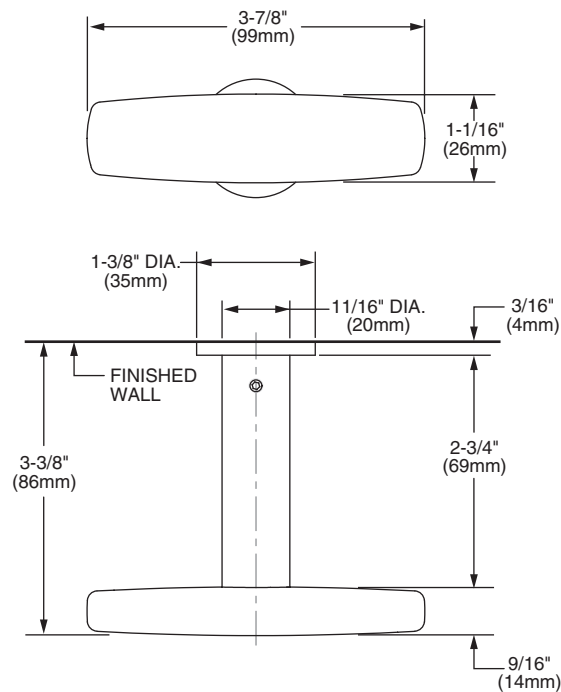

### Features:

- Solid Brass Construction
- Concealed Mounting

	Product Number
Towel Holder	021/200

Available Finishes:	Finish Code
Polished Chrome	100

**IMPORTANT:** These measurements are subject to change or cancellation. No responsibility is assumed for use of superseded or voided pages.