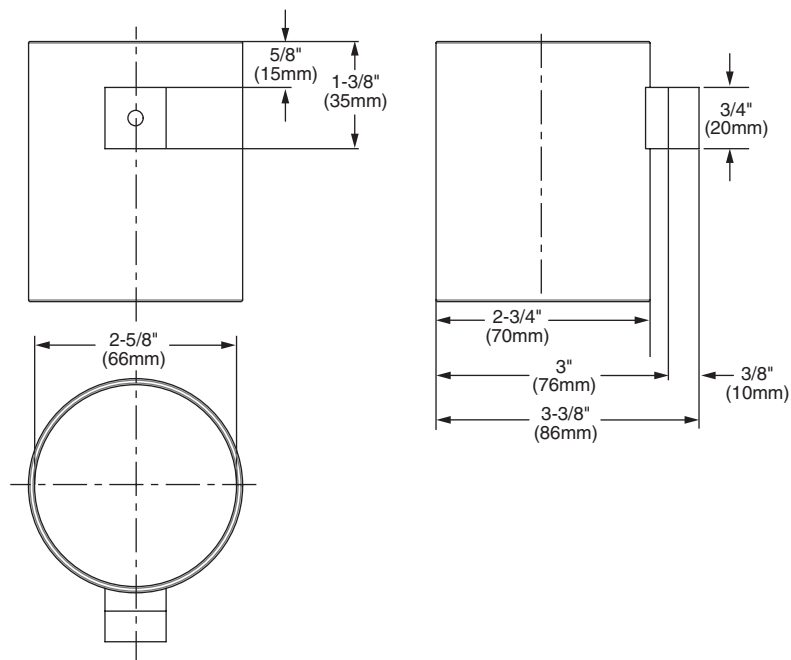

Features:

- Solid Brass Construction
- Concealed Mounting

	Product Number
Tumbler	021/141

Available Finishes:	Finish Code
Polished Chrome	100

IMPORTANT: These measurements are subject to change or cancellation. No responsibility is assumed for use of superseded or voided pages.