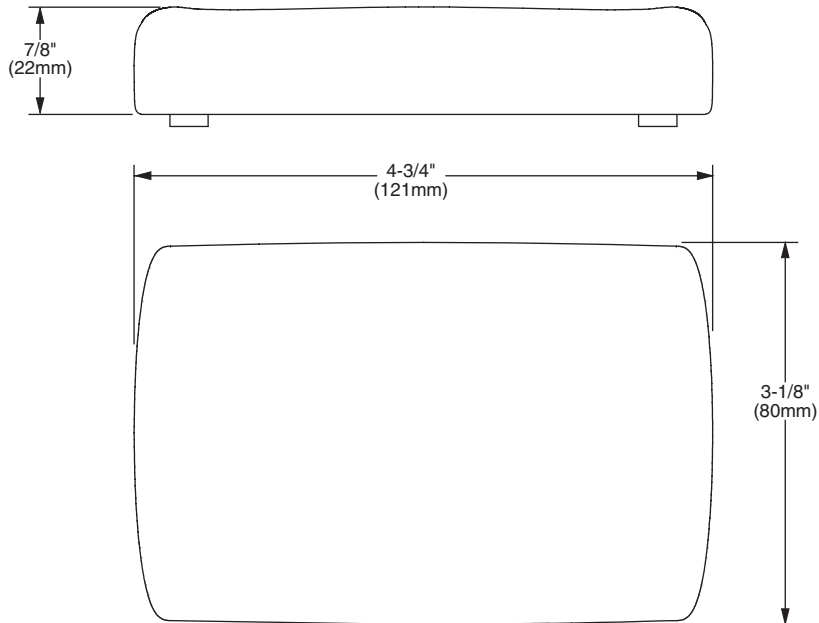

Features:

- Solid Brass Construction
- Concealed Mounting

	Product Number
Soap Dish	021/132

Available Finishes:	Finish Code
Polished Chrome	100

IMPORTANT: These measurements are subject to change or cancellation. No responsibility is assumed for use of superseded or voided pages.