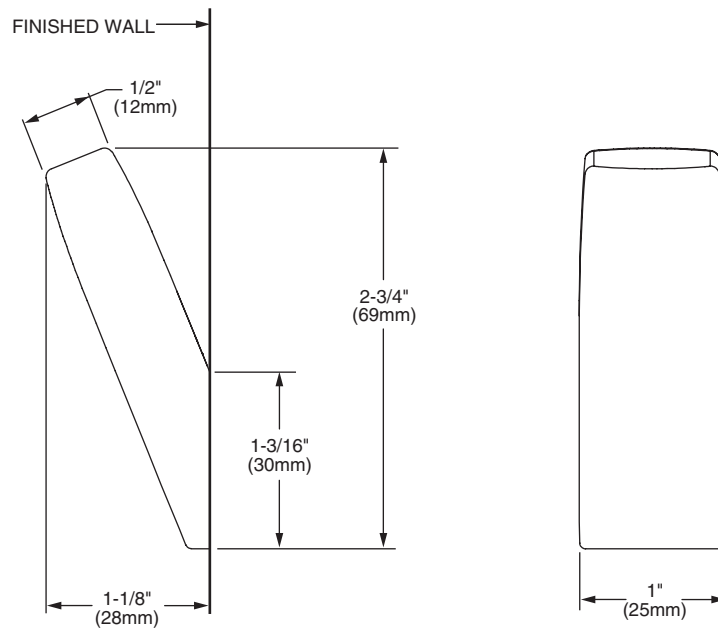

**Features:**

- Solid Brass Construction
- Concealed Mounting

	Product Number
Robe Hook	021/010

Available Finishes:	Finish Code
Polished Chrome	100

**IMPORTANT:** These measurements are subject to change or cancellation. No responsibility is assumed for use of superseded or voided pages.