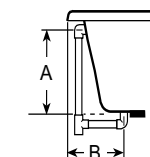

PRODUCT SPECIFICATIONS AND AVAILABILITY ARE SUBJECT TO CHANGE WITHOUT NOTICE.

Technical Specifications

Dimensions

72" L x 42" W x 26" H
(1829 mm) L x (1067 mm) W x (660 mm) H

Drain/Overflow

A: 17-3/8" (441 mm) B: 11-15/16" (210 mm)

Skirt Mounting

Not Available

Product Shown: Allusion™ 7242 Bath Shown Model: BA05

* Measurements inside unit represent cutout in floor to allow for drain/overflow.

SIDE VIEW

END VIEW

DRAIN/OVERFLOW