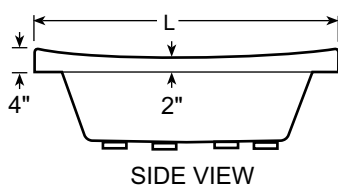

PRODUCT SPECIFICATIONS AND AVAILABILITY ARE SUBJECT TO CHANGE WITHOUT NOTICE.

Technical Specifications

Dimensions

72" L x 42" W x 26" H
(1829 mm) L x (1067 mm) W x (660 mm) H

Drain/Overflow

A: 17-3/8" (441 mm) B: 11-15/16" (210 mm)

Cutout

70" X 40"
See Illustration Below

Total Weight

1070 lb (486 kg) / 51 lb/sq. ft. (248 kg/m²)

Operating Gallonage

85 U.S. gal (321 liters)

Product Weight

112 lb (51 kg)

Skirt Mounting

Not Available

Product Shown: Allusion™ 7242 Bath Shown Model: BA05

* Measurements inside unit represent cutout in floor to allow for drain/overflow.

SIDE VIEW

END VIEW

DRAIN/OVERFLOW