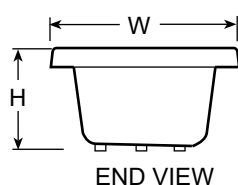

PRODUCT SPECIFICATIONS AND AVAILABILITY ARE SUBJECT TO CHANGE WITHOUT NOTICE.

Technical Specifications

Dimensions

72" L x 42" W x 26" H
(1829 mm) L x (1067 mm) W x (660 mm) H

Drain/Overflow

A: 17-3/8" (441 mm) B: 11-15/16" (210 mm)

Skirt Mounting

Not Available

Product Shown: Allusion™ 7242 Bath Shown Model: BA05

* Measurements inside unit represent cutout in floor to allow for drain/overflow.

SIDE VIEW

END VIEW

DRAIN/OVERFLOW