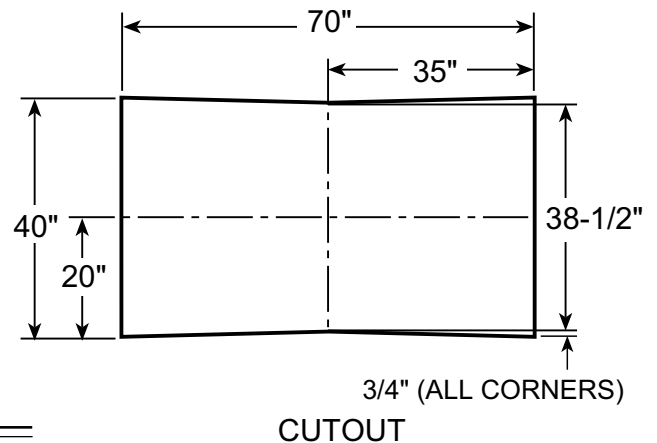

Allusion™ 7242 Bath

Model: BA05

Ordering Information

Product Code:

BA05 Allusion™ 7242 Bath

- Center Drain Location
- Accessories / Hardware:
  - Rotary Drain Kit, 26" Cable: #8730
- Trim Kit Finishes Available:
  - (827) - Chrome
  - (898) - Brushed Chrome
  - (815) - Satin Nickel
  - (829) - Bright Brass
  - (805) - Platinum
  - (826) - Brushed Nickel
  - (849) - Oil Rubbed Bronze

Installation Notes

Refer to installation instructions included with fixture before beginning installation. Please confirm product availability and specifications before commencing with any installation work.

PRODUCT SPECIFICATIONS AND AVAILABILITY ARE SUBJECT TO CHANGE WITHOUT NOTICE.

Technical Specifications

Dimensions

72" L x 42" W x 26" H
(1829 mm) L x (1067 mm) W x (660 mm) H

Drain/Overflow

A: 17-3/8" (441 mm) B: 11-15/16" (210 mm)

Cutout

70" X 40"
See Illustration Below

Total Weight

1070 lb (486 kg) / 51 lb/sq. ft. (248 kg/m²)

Operating Gallonage

85 U.S. gal (321 liters)

Product Weight

112 lb (51 kg)

Skirt Mounting

Not Available

Product Shown: Allusion™ 7242 Bath Shown Model: BA05

* Measurements inside unit represent cutout in floor to allow for drain/overflow.

SIDE VIEW