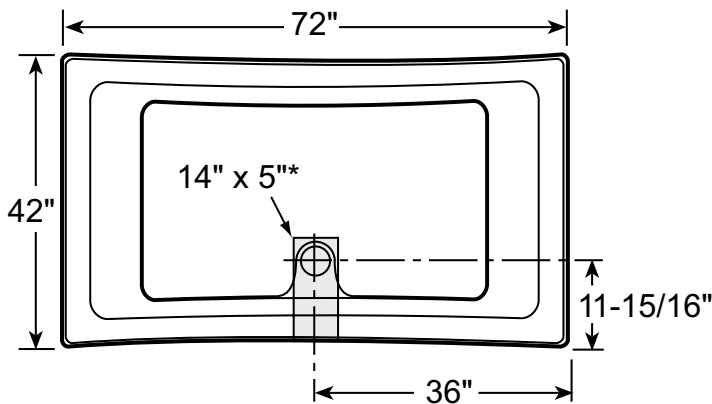

interior dimensions (at bottom):

47 3/8" long x 25 1/2" wide

Allusion™ 7242 Bath

Model: BA05

Ordering Information

Product Code:

BA05 Allusion™ 7242 Bath

- Center Drain Location
- Accessories / Hardware:
 - Rotary Drain Kit, 26" Cable: #8730
- Trim Kit Finishes Available:
 - (827) - Chrome
 - (898) - Brushed Chrome
 - (815) - Satin Nickel
 - (829) - Bright Brass
 - (805) - Platinum
 - (826) - Brushed Nickel
 - (849) - Oil Rubbed Bronze

PRODUCT SPECIFICATIONS AND AVAILABILITY ARE SUBJECT TO CHANGE WITHOUT NOTICE.

Technical Specifications

Dimensions

72" L x 42" W x 26" H
(1829 mm) L x (1067 mm) W x (660 mm) H

Drain/Overflow

A: 17-3/8" (441 mm) B: 11-15/16" (210 mm)

Cutout

70" X 40"
See Illustration Below

Total Weight

1070 lb (486 kg) / 51 lb/sq. ft. (248 kg/m²)

Operating Gallonage

85 U.S. gal (321 liters)

Product Weight

112 lb (51 kg)

Skirt Mounting

Not Available

Product Shown: Allusion™ 7242 Bath Shown Model: BA05

* Measurements inside unit represent cutout in floor to allow for drain/overflow.

SIDE VIEW

END VIEW

DRAIN/OVERFLOW