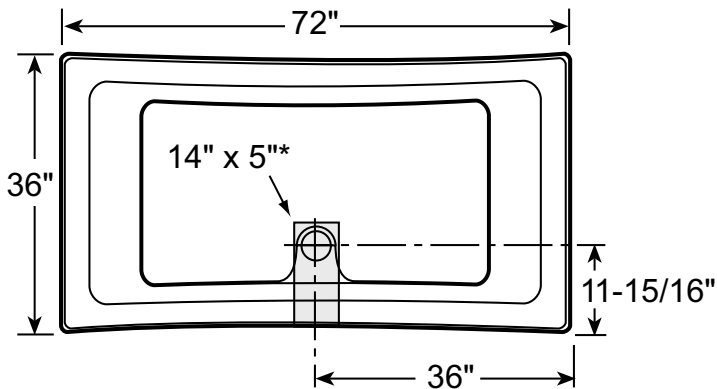

features:

- Easy to clean, high gloss surface
- Slip-resistant bottom
- Exclusive Tru-Level™ self-leveling base system

allusion® 7236 soaking bath

model number: BA06

exterior dimensions:
72" long x 36" wide x 26" high

PRODUCT SPECIFICATIONS AND AVAILABILITY ARE SUBJECT TO CHANGE WITHOUT NOTICE.

Technical Specifications

Dimensions

72" L x 36" W x 26" H
(1829 mm) L x (914 mm) W x (660 mm) H

Drain/Overflow

A: 17-3/8" (441 mm) B: 11-15/16" (210 mm)

Cutout

70" X 34"
See Illustration Below

Total Weight

929 lb (422 kg) / 52 lb/sq. ft. (253 kg/m²)

Operating Gallonage

70 U.S. gal (265 liters)

Product Weight

96 lb (44 kg)

Skirt Mounting

Not Available

Product Shown: Allusion™ 7236 Bath Shown Model: BA06

* Measurements inside unit represent cutout in floor to allow for drain/overflow.