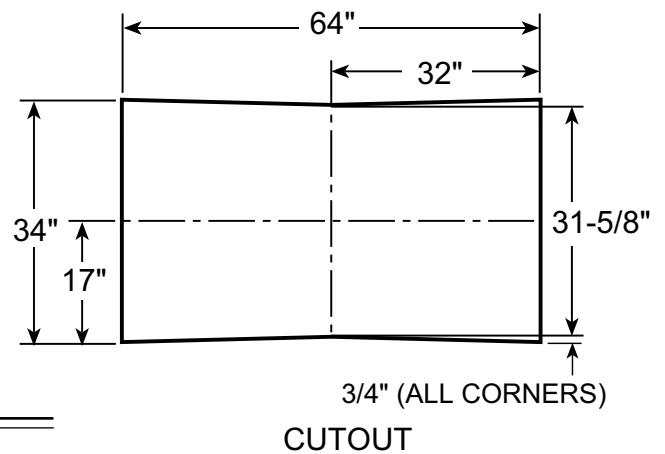

Allusion™ 6636 Bath

Model: BA07

Ordering Information

Product Code:

BA07 Allusion™ 6636 Bath

- Center Drain Location
- Accessories / Hardware:
  - Rotary Drain Kit, 26" Cable: #8730
- Trim Kit Finishes Available:
  - (827) - Chrome
  - (898) - Brushed Chrome
  - (815) - Satin Nickel
  - (829) - Bright Brass
  - (805) - Platinum
  - (826) - Brushed Nickel
  - (849) - Oil Rubbed Bronze

Installation Notes

Refer to installation instructions included with fixture before beginning installation. Please confirm product availability and specifications before commencing with any installation work.

PRODUCT SPECIFICATIONS AND AVAILABILITY ARE SUBJECT TO CHANGE WITHOUT NOTICE.

Technical Specifications

Dimensions

66" L x 36" W x 26" H
(1829 mm) L x (914 mm) W x (660 mm) H

Drain/Overflow

A: 17-3/8" (441 mm) B: 11-15/16" (210 mm)

Cutout

64" X 34"
See Illustration Below

Total Weight

798 lb (363 kg) / 48 lb/sq. ft. (234 kg/m²)

Operating Gallonage

55 U.S. gal (207 liters)

Product Weight

90 lb (41 kg)

Skirt Mounting

Not Available