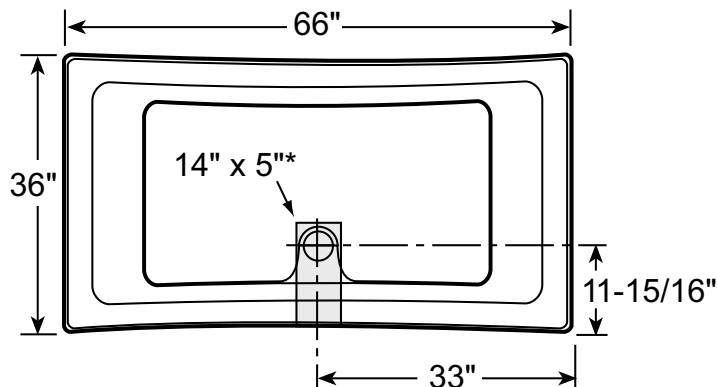

features:

- Easy to clean, high gloss surface
- Slip-resistant bottom
- Exclusive Tru-Level™ self-leveling base system

allusion® 6636 soaking bath

model number: BA07

exterior dimensions:

66" long x 36" wide x 26" high

PRODUCT SPECIFICATIONS AND AVAILABILITY ARE SUBJECT TO CHANGE WITHOUT NOTICE.

Technical Specifications

Dimensions

66" L x 36" W x 26" H
(1829 mm) L x (914 mm) W x (660 mm) H

Drain/Overflow

A: 17-3/8" (441 mm) B: 11-15/16" (210 mm)

Cutout

64" X 34"
See Illustration Below

Total Weight

798 lb (363 kg) / 48 lb/sq. ft. (234 kg/m²)

Operating Gallonage

55 U.S. gal (207 liters)

Product Weight

90 lb (41 kg)

Skirt Mounting

Not Available

Product Shown: Allusion™ 6636 Bath Shown Model: BA07
* Measurements inside unit represent cutout in floor to allow for drain/overflow.