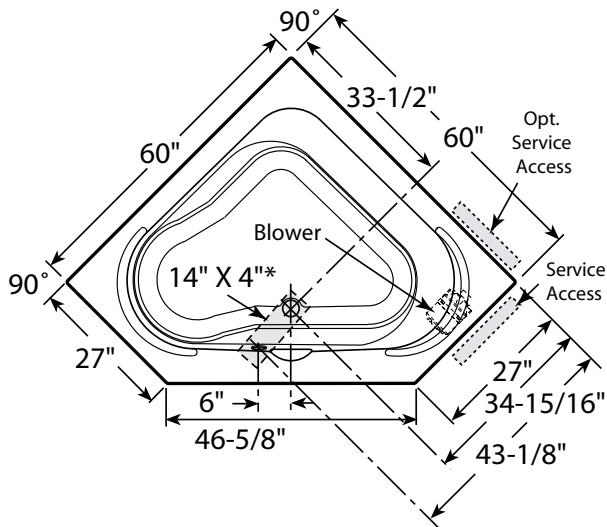

Capella® 60" Corner Pure Air II™ Bath

Model: BE60

Ordering Information

Product Code:
BE60 Capella® 60" Corner Pure Air II™
Bath Right Hand

- Center Drain Location
- Accessories / Hardware:
 - Trim Kit Rotary: #BN21
- Trim Kit Finishes Available:
 - (827) - Chrome
 - (898) - Brushed Chrome
 - (815) - Satin Nickel
 - (829) - Bright Brass
 - (805) - Platinum
 - (826) - Brushed Nickel
 - (845) - Oil Rubbed Bronze

PRODUCT SPECIFICATIONS AND AVAILABILITY ARE SUBJECT TO CHANGE WITHOUT NOTICE.

Technical Specifications

Dimensions

60" L x 60" W x 20-1/2" H
(1524 mm) L x (1524 mm) W x (521 mm) H

Drain/Overflow

A: 18" (457 mm) B: 12-1/8" (308 mm)

150 lb (80 kg)

Skirt Mounting

Optional

Electrical Specifications

Requires a dedicated GFCI protected separate circuit.

Blower: 120 VAC, 15 AMP, 60 Hz.

Heater

No water heater is available on this unit. Blower has integral air heater.

Product Shown: Capella® 60" Pure Air II™ Bath Right Hand Shown Model: BE60

* Measurements inside unit represent cutout in floor to allow for drain/overflow.

Minimum Service Access dimensions given.