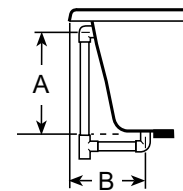

### Heater

No water heater is available on this unit. Blower has integral air heater.

Product Shown: Luxura® 5 Pure Air II Bath with Integral Skirt Left Hand Model: EA50

\* Measurements inside unit represent cutout in floor to allow for drain/overflow.

SIDE VIEW

END VIEW

DRAIN/OVERFLOW