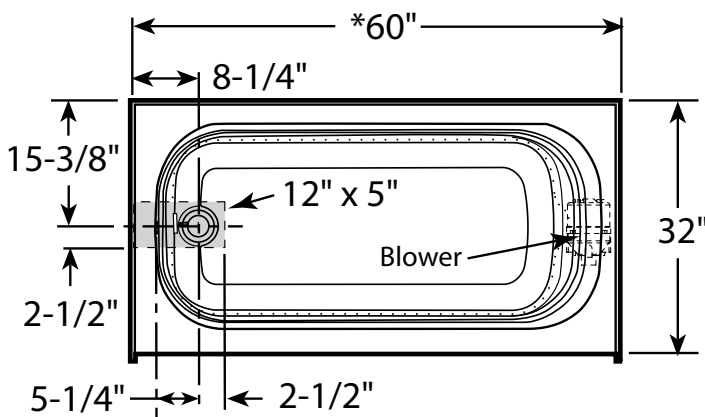

Luxura® 5 Pure Air II Bath with Integral Skirt

Model: EA50, EA60

Ordering Information

Product Code:

- EA50 Luxura® 5 Pure Air II Bath with Integral Skirt Left Hand
- EA60 Luxura® 5 Pure Air II Bath with Integral Skirt Right Hand

- Right and Left Hand Drain Location
- Accessories / Hardware:
  - Trip-Lever Drain Kit #X559
  - Rotary Drain Kit, 26" Cable #8730
- Trim Kit Finishes Available:
  - (827) - Chrome
  - (898) - Brushed Chrome
  - (815) - Satin Nickel
  - (829) - Bright Brass
  - (805) - Platinum
  - (826) - Brushed Nickel
  - (845) - Oil Rubbed Bronze

Installation Notes

Refer to installation instructions included with fixture before beginning installation. Please confirm product availability and specifications before commencing with any installation work.

PRODUCT SPECIFICATIONS AND AVAILABILITY ARE SUBJECT TO CHANGE WITHOUT NOTICE.

Technical Specifications

Dimensions

60" L x 32" W x 20-1/4" H
(1524 mm) L x (813 mm) W x (514 mm) H

Drain/Overflow

A: 15-1/4" (387 mm) B: 8-1/4" (210 mm)

Cutout

Not Applicable

Total Weight

707 lb (321.4 kg) / 53 lb/ft² (24 kg/m²)

Operating Gallonage

45 U.S. Gal. (170 liters),
Min. 39 U.S. Gal. (148 Liters)
Max. 50 U.S. Gal. (189 Liters)

Product Weight

117 lb (53 kg)

Skirt Mounting

Integral

Electrical Specifications

Requires a dedicated GFCI protected separate circuit.
Blower: 120 VAC, 15 AMP, 60 Hz.

Heater

No water heater is available on this unit. Blower has integral air heater.

Product Shown: Luxura® 5 Pure Air II Bath with Integral Skirt Left Hand Model: EA50

* Measurements inside unit represent cutout in floor to allow for drain/overflow.