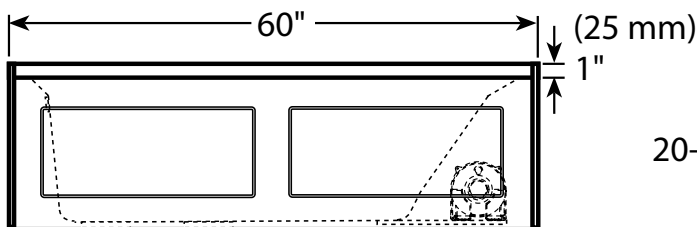

### Dimensions

60" L x 32" W x 20-1/4" H  
(1524 mm) L x (813 mm) W x (514 mm) H

SIDE VIEW

END VIEW

DRAIN/OVERFLOW