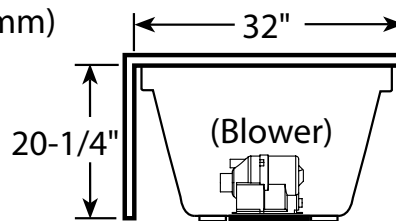

### Dimensions

60" L x 32" W x 20-1/4" H  
(1524 mm) L x (813 mm) W x (514 mm) H

### Heater

No water heater is available on this unit. Blower has integral air heater.

Product Shown: Luxura® 5 Pure Air II Bath with Integral Skirt Left Hand Model: EA50

\* Measurements inside unit represent cutout in floor to allow for drain/overflow.

SIDE VIEW

END VIEW

DRAIN/OVERFLOW