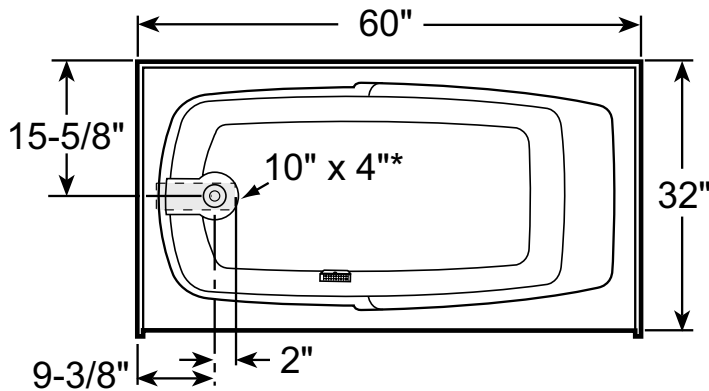

Cetra™ 532 Bath with Integral Skirt

Model: H527, H581

Ordering Information

Product Code:

H581 Cetra™ 532 Bath with Integral Skirt Right Hand

H527 Cetra™ 532 Bath with Integral Skirt Left Hand

- Right and Left Hand Drain Location
- Accessories / Hardware:
  - Trip-Lever Drain Kit: #X559
  - Rotary Drain Kit, 26" Cable: #8730
- Trim Kit Finishes Available:
  - (827) - Chrome
  - (898) - Brushed Chrome
  - (815) - Satin Nickel
  - (829) - Bright Brass
  - (805) - Platinum
  - (826) - Brushed Nickel
  - (849) - Oil Rubbed Bronze

Installation Notes

Refer to installation instructions included with fixture before beginning installation. Please confirm product availability and specifications before commencing with any installation work.

PRODUCT SPECIFICATIONS AND AVAILABILITY ARE SUBJECT TO CHANGE WITHOUT NOTICE.

Technical Specifications

Dimensions

60" L x 32" W x 20-1/2" H
(1524 mm) L x (813 mm) W x (521 mm) H

Drain/Overflow

A: 17-7/8" (454 mm) B: 9-3/8" (238 mm)

Cutout

58" x 30"

Total Weight

704 lb (320 kg) / 53 lb/sq. ft. (258 kg/m²)

Operating Gallonage

46 U.S. gal (174 liters)

Product Weight

71 lb (32 kg)

Skirt Mounting

Integral

Product Shown: Cetra™ 532 Bath with Integral Skirt Left Hand Model: H527

* Measurements inside unit represent cutout in floor to allow for drain/overflow.