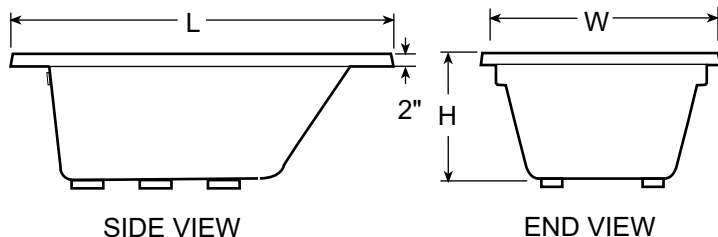

Cetra™ 532 Bath with Integral Skirt

Model: H527, H581

Ordering Information

Product Code:

H581 Cetra™ 532 Bath with Integral Skirt Right Hand

H527 Cetra™ 532 Bath with Integral Skirt Left Hand

- Right and Left Hand Drain Location
- Accessories / Hardware:
  - Trip-Lever Drain Kit: #X559
  - Rotary Drain Kit, 26" Cable: #8730
- Trim Kit Finishes Available:
  - (827) - Chrome
  - (898) - Brushed Chrome
  - (815) - Satin Nickel
  - (829) - Bright Brass
  - (805) - Platinum
  - (826) - Brushed Nickel
  - (849) - Oil Rubbed Bronze

Installation Notes

Refer to installation instructions included with fixture before beginning installation. Please confirm product availability and specifications before commencing with any installation work.

PRODUCT SPECIFICATIONS AND AVAILABILITY ARE SUBJECT TO CHANGE WITHOUT NOTICE.

Technical Specifications

Dimensions

60" L x 32" W x 20-1/2" H
(1524 mm) L x (813 mm) W x (521 mm) H

Drain/Overflow

A: 17-7/8" (454 mm) B: 9-3/8" (238 mm)

Cutout

58" x 30"

Total Weight

704 lb (320 kg) / 53 lb/sq. ft. (258 kg/m²)

Operating Gallonage

46 U.S. gal (174 liters)

Product Weight

71 lb (32 kg)

Skirt Mounting

Integral

Product Shown: Cetra™ 532 Bath with Integral Skirt Left Hand Model: H527

* Measurements inside unit represent cutout in floor to allow for drain/overflow.