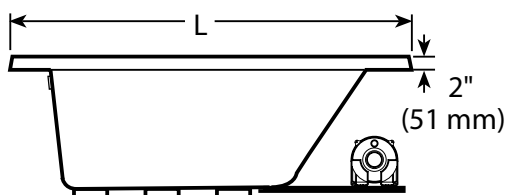

PRODUCT SPECIFICATIONS AND AVAILABILITY ARE SUBJECT TO CHANGE WITHOUT NOTICE.

Technical Specifications

Dimensions

62" L x 43" W x 19" H
(1575 mm) L x (1092 mm) W x (543 mm) H

Drain/Overflow

A: 14-3/4" (375 mm) B: 9-1/2" (241 mm)

Product Shown: Gallery™ 5 Pure Air II™ Bath Left Hand Shown Model: Y900
* Measurements inside unit represent cutout in floor to allow for drain/overflow.
Minimum Service Access dimensions given.

SIDE VIEW