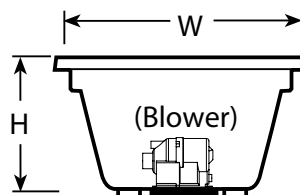

PRODUCT SPECIFICATIONS AND AVAILABILITY ARE SUBJECT TO CHANGE WITHOUT NOTICE.

Technical Specifications

Dimensions

62" L x 43" W x 19" H
(1575 mm) L x (1092 mm) W x (543 mm) H

Drain/Overflow

A: 14-3/4" (375 mm) B: 9-1/2" (241 mm)

Skirt Mounting

Not Available

Electrical Specifications

Requires a dedicated GFCI protected separate circuit.

Blower: 120 VAC, 15 AMP, 60 Hz.

Heater

No water heater is available on this unit. Blower has integral air heater.

Product Shown: Gallery™ 5 Pure Air II™ Bath Left Hand Shown Model: Y900
* Measurements inside unit represent cutout in floor to allow for drain/overflow.
Minimum Service Access dimensions given.

SIDE VIEW

END VIEW

DRAIN/OVERFLOW