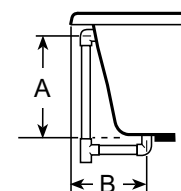

PRODUCT SPECIFICATIONS AND AVAILABILITY ARE SUBJECT TO CHANGE WITHOUT NOTICE.

Technical Specifications

Dimensions

62" L x 43" W x 19" H
(1575 mm) L x (1092 mm) W x (543 mm) H

Drain/Overflow

A: 14-3/4" (375 mm) B: 9-1/2" (241 mm)

Product Shown: Gallery™ 5 Pure Air II™ Bath Left Hand Shown Model: Y900
* Measurements inside unit represent cutout in floor to allow for drain/overflow.
Minimum Service Access dimensions given.

SIDE VIEW

END VIEW

DRAIN/OVERFLOW