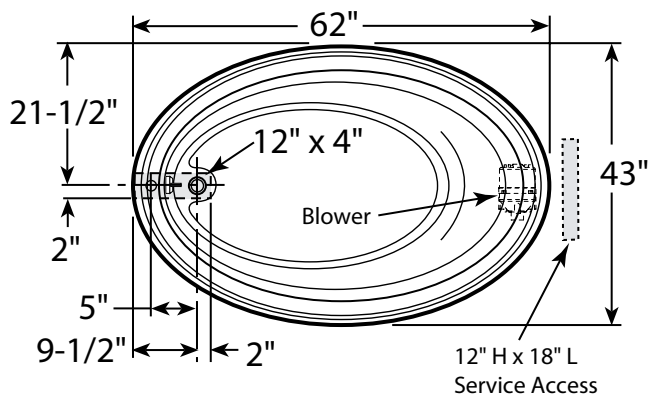

PRODUCT SPECIFICATIONS AND AVAILABILITY ARE SUBJECT TO CHANGE WITHOUT NOTICE.

Technical Specifications

Dimensions

62" L x 43" W x 19" H
(1575 mm) L x (1092 mm) W x (543 mm) H

Drain/Overflow

A: 14-3/4" (375 mm) B: 9-1/2" (241 mm)

Skirt Mounting

Not Available

Electrical Specifications

Requires a dedicated GFCI protected separate circuit.

Blower: 120 VAC, 15 AMP, 60 Hz.

Heater

No water heater is available on this unit. Blower has integral air heater.

Product Shown: Gallery™ 5 Pure Air II™ Bath Left Hand Shown Model: Y900
* Measurements inside unit represent cutout in floor to allow for drain/overflow.
Minimum Service Access dimensions given.

SIDE VIEW

END VIEW

DRAIN/OVERFLOW