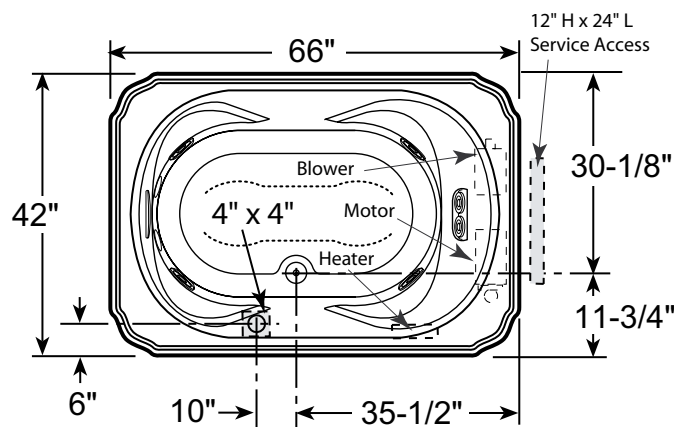

PRODUCT SPECIFICATIONS AND AVAILABILITY ARE SUBJECT TO CHANGE WITHOUT NOTICE.

Technical Specifications

Dimensions

66" L x 42.22" W x 26" H
(1676 mm) L x (1072 mm) W x (660 mm) H

Drain/Overflow

A: 20" (508 mm) B: 11-3/4" (298 mm)

Skirt Mounting

Not Available

Electrical Specifications

Requires a dedicated GFCI protected separate circuit.

Blower: 120VAC, 20AMP, 60 Hz.

Motor/Pump and RapidHeat™: 240VAC, 20AMP, 60 Hz.

Heater (Standard)

Requires a dedicated GFCI protected separate circuit.

RapidHeat™: P/N BN60000

Product Shown: Bellavista™ 5.5 Salon™ Spa Right Hand Shown Model: DY45

* Measurements inside unit represent cutout in floor to allow for drain/overflow.

Minimum Service Access dimensions given.