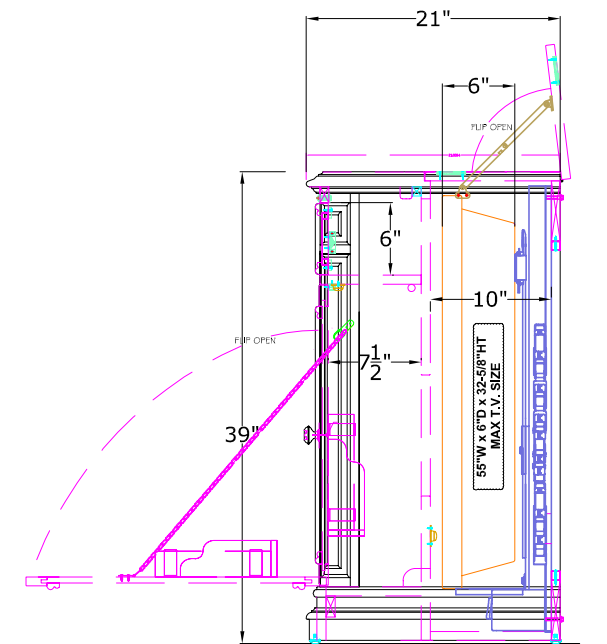

TOP VIEW

FRONT VIEW

# THE ESTATES

AT003529-B POP-UP TV CONSOLE

SIDE VIEW (SECTION @ END)

SIDE VIEW (SECTION @ CENTER)