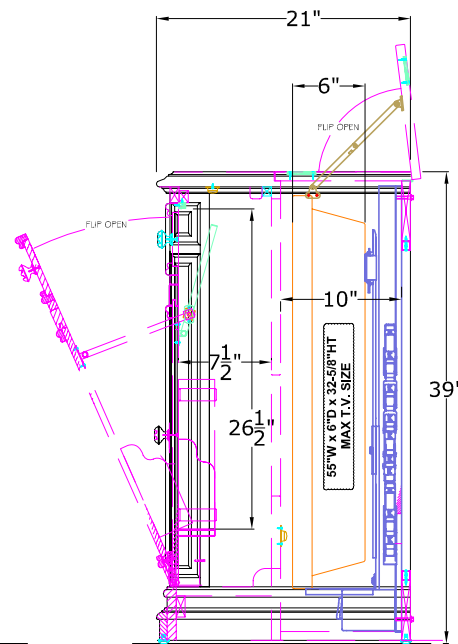

TOP VIEW

FRONT VIEW

# THE ESTATES

AT003529-B POP-UP TV CONSOLE

SIDE VIEW (SECTION @ END)

SIDE VIEW (SECTION @ CENTER)