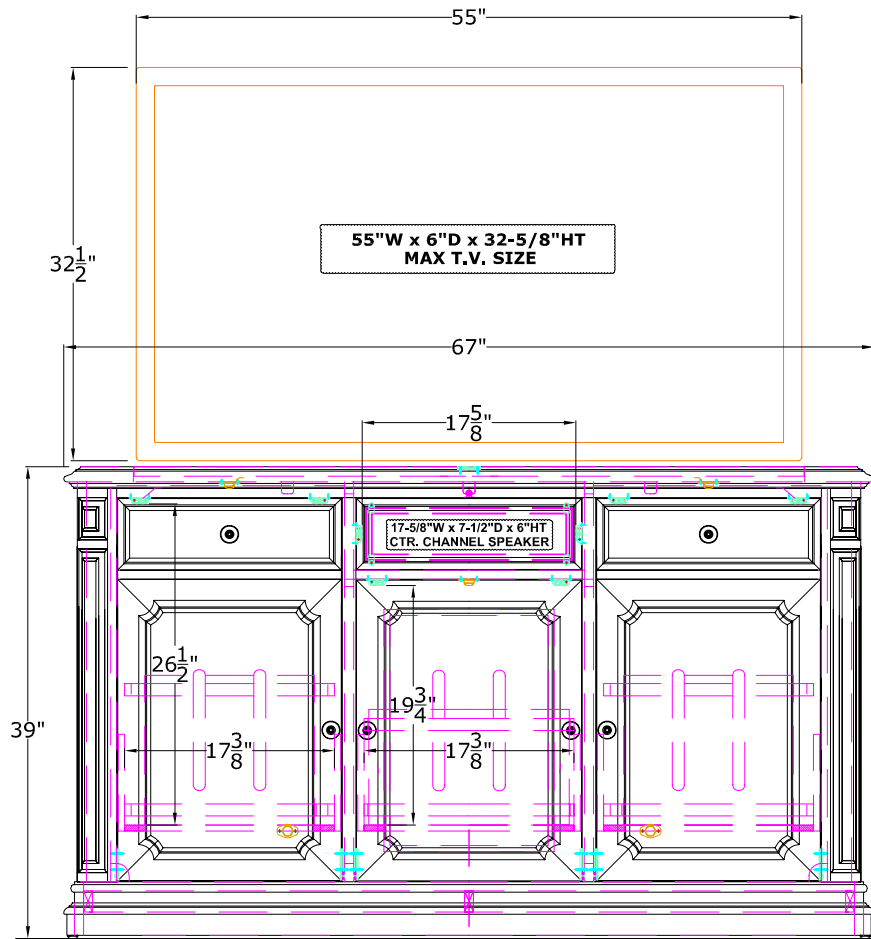

TOP VIEW

FRONT VIEW

# THE ESTATES

AT003529-B POP-UP TV CONSOLE

SIDE VIEW (SECTION @ END)

SIDE VIEW (SECTION @ CENTER)