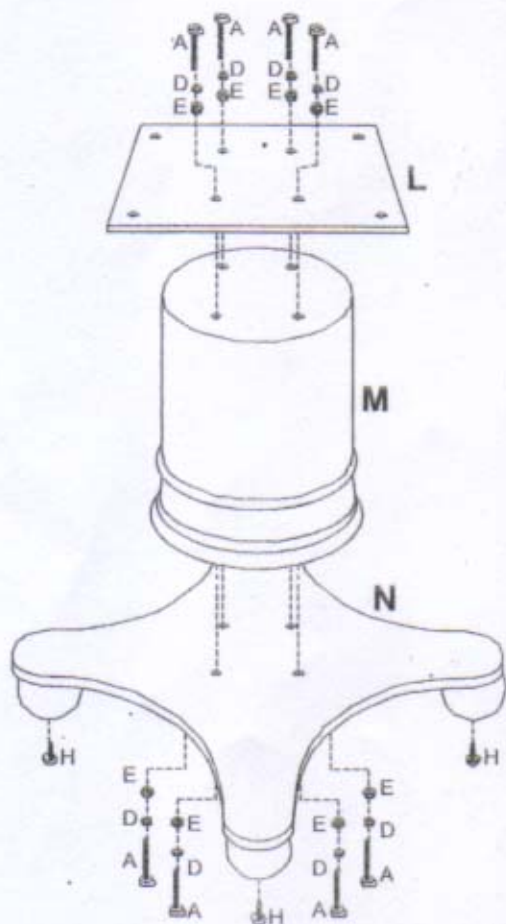

KINGSTON GAME TABLE

Model # 6004-810BF Game Table Base w/ Bunn Feet
Model #6004-811 Game Table Top

Customer Service
Phone Number:
502 562-0000
08-12-04

Examine all packaging material for small parts that may have come loose during shipment. Periodic checks are recommended to insure that all components are in proper position, tight and free from damage. Keep this assembly instruction for future reference. Adult assembly required. Online Parts Request Form: www.hillsdalehouse.com/parts_request.html

HARDWARE LIST

- A (8) Allen Bolts
- B (4) Pan Head Screws
- C (4) Hex Nuts
- D (12) Spring Washers
- E (12) Metal Washers
- F (1) Allen Wrench
- G (1) Open End Wrench
- H (4) Foot Glides

PARTS LIST

- J (1) Table Top
- K (1) Top Base
- L (1) Square Platform
- M (1) Bottom Base
- N (1) Table Footer

TOOLS REQUIRED FOR ASSEMBLY:
ALLEN WRENCH (INCLUDED)

The illustration shown below, is a generic drawing of assembly of the original item you purchased.

CARE & MAINTENANCE: The touch of a soft cloth is all the maintenance the finish will ever need. Please do not use harsh or abrasive cleaners for polishing, as they may cause damage to the finish. Periodic checks are recommended to make sure that all bolts, screws and nuts are securely tightened.