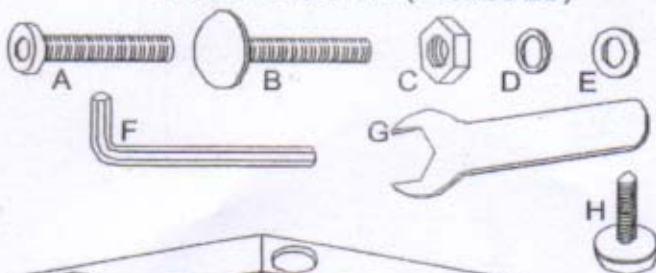

KINGSTON GAME TABLE

Model # 6004-810BF Game Table Base w/ Bunn Feet
Model #6004-811 Game Table Top

Customer Service
Phone Number:
502 562-0000
08-12-04

Examine all packaging material for small parts that may have come loose during shipment. Periodic checks are recommended to insure that all components are in proper position, tight and free from damage. Keep this assembly instruction for future reference. Adult assembly required. Online Parts Request Form: www.hillsdalehouse.com/parts_request.html

HARDWARE LIST

- A (8) Allen Bolts
- B (4) Pan Head Screws
- C (4) Hex Nuts
- D (12) Spring Washers
- E (12) Metal Washers
- F (1) Allen Wrench
- G (1) Open End Wrench
- H (4) Foot Glides

PARTS LIST

- J (1) Table Top
- K (1) Top Base
- L (1) Square Platform
- M (1) Bottom Base
- N (1) Table Footer

TOOLS REQUIRED FOR ASSEMBLY:
ALLEN WRENCH (INCLUDED)

The illustration shown below, is a generic drawing of assembly of the original item you purchased.

CARE & MAINTENANCE: The touch of a soft cloth is all the maintenance the finish will ever need. Please do not use harsh or abrasive cleaners for polishing, as they may cause damage to the finish. Periodic checks are recommended to make sure that all bolts, screws and nuts are securely tightened.