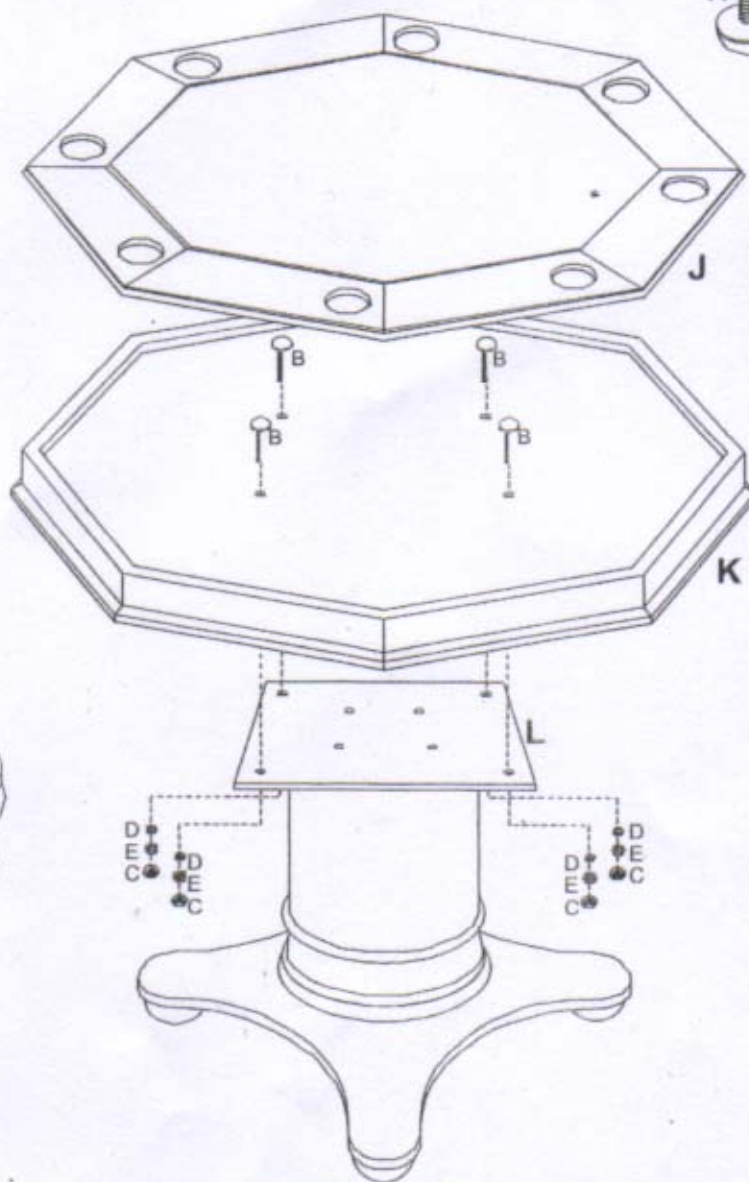

The illustration shown below, is a generic drawing of assembly of the original item you purchased.