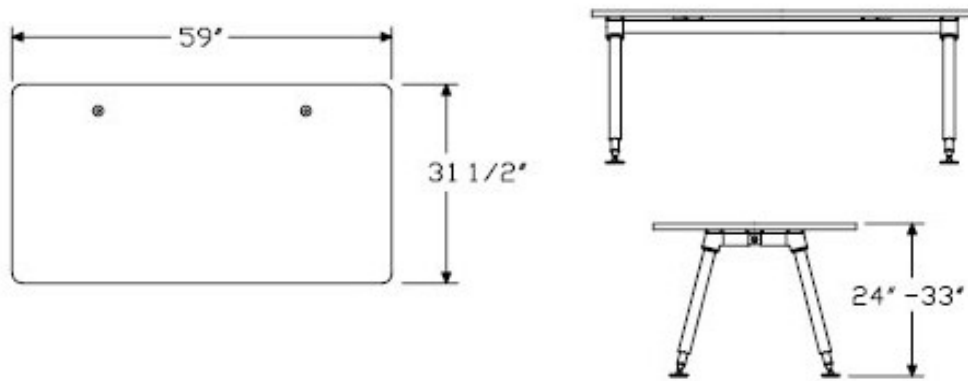

o Sense Desk: 24"-33" H x 59" W x 31.5" D

o Sense Desktop Cabinet: 11.25" H x 47.25" W x 10" D