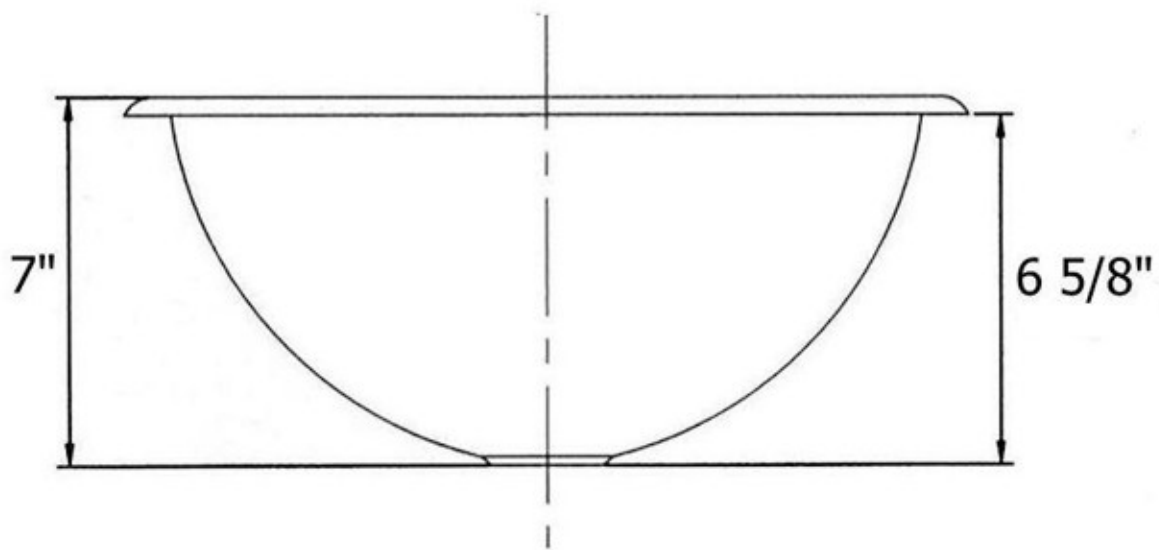

4303 - 'Rhone' Round Bowl

Gauge = 1.2mm