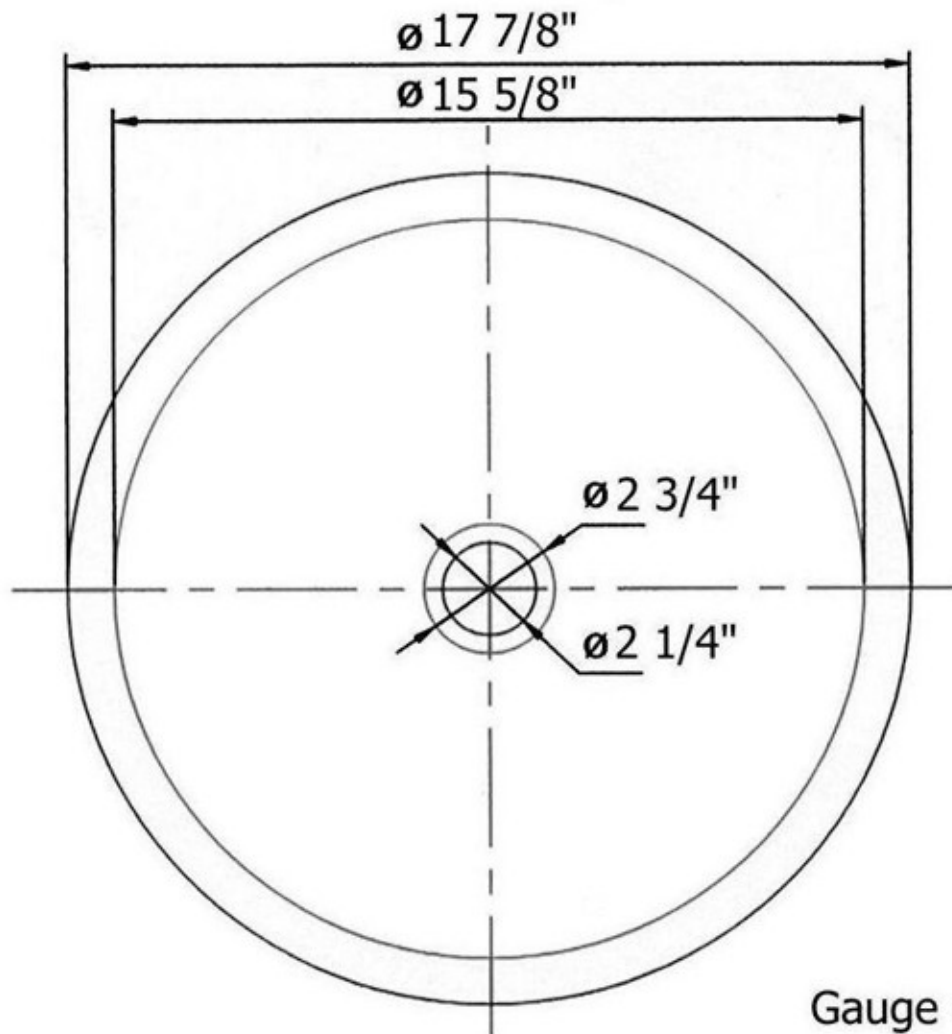

4303 - 'Rhone' Round Bowl

Gauge = 1.2mm