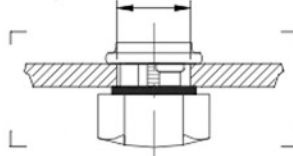

# 4207 - 'Valence' Mixer with Hand Spray

Body Installation Hole Ø 1 3/8"

Spray Installation Hole Ø 1 1/4"