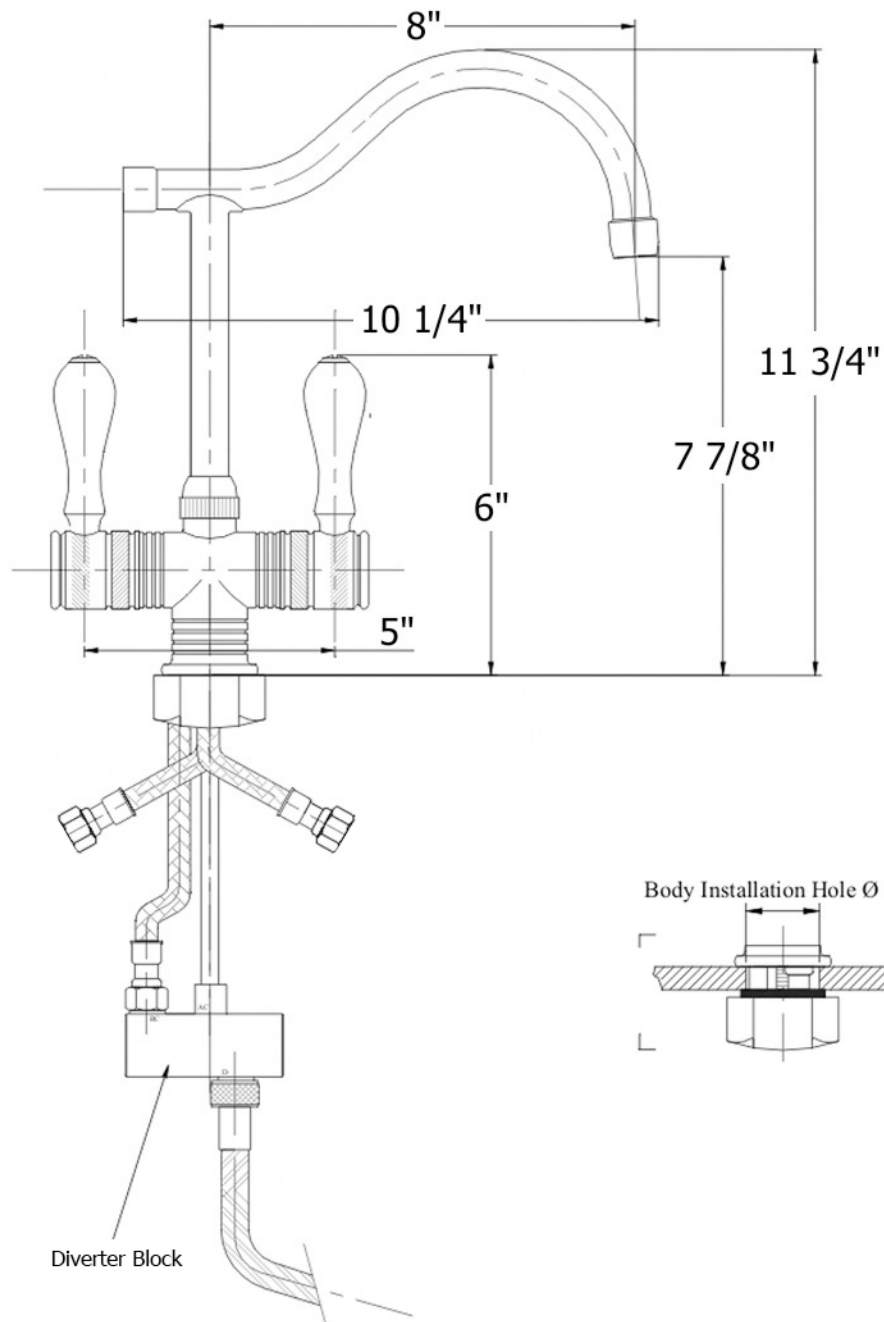

# 4207 - 'Valence' Mixer with Hand Spray

Body Installation Hole Ø 1 3/8"

Spray Installation Hole Ø 1 1/4"