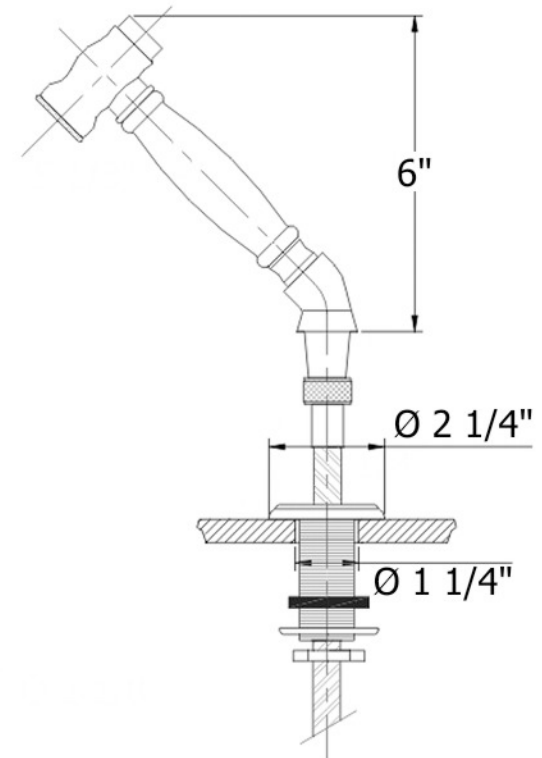

# 4207 - 'Valence' Mixer with Hand Spray

Body Installation Hole Ø 1 3/8"

Spray Installation Hole Ø 1 1/4"