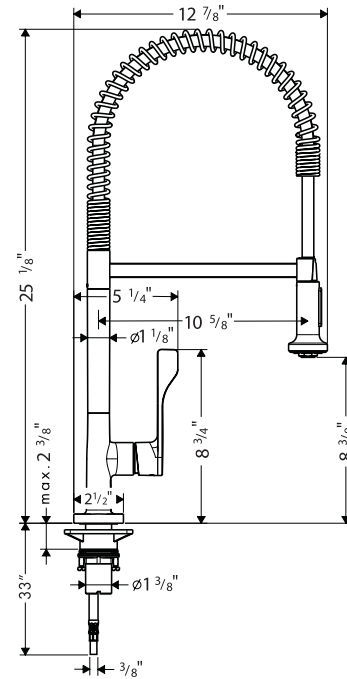

Axor Citterio Semi-Pro Kitchen Faucet 39840XX1

Available in Chrome (00), Steel Optik (80)

Product Specification

Brass construction

Single handle operation – improved handle position

M2 ceramic cartridge

2-function pull-out handspray

Stream and spray

Cascade no-clog aerator

Protection against back siphonage provided by check valve

Rubit™ self-cleaning system

Flow rate 2.2 gpm

Hole size in mounting surface 1 1/2"

Max. depth of mounting surface 2 3/8"

3/8" supply hoses – requires 3/8" compression fittings (not included)

AXOR[®]
hansgrohe