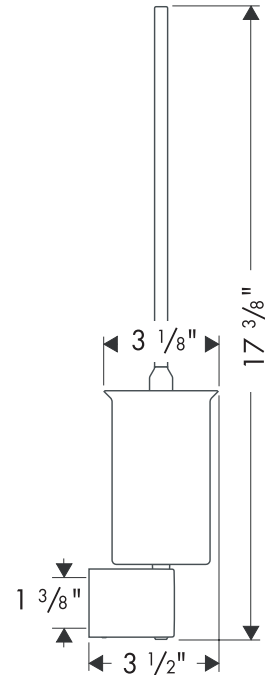

Axor Steel Toilet Brush with Holder

41835800

Available in Steel

Product Specification

- Stainless steel holder
- Durable nylon bristles
- Brush head is replaceable