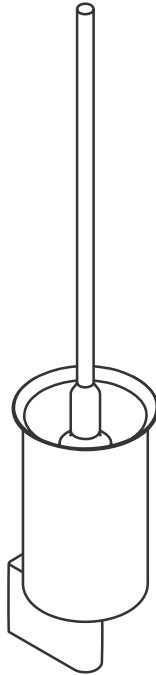

Axor Steel Toilet Brush with Holder

41835800

Available in Steel

Product Specification

- Stainless steel holder
- Durable nylon bristles
- Brush head is replaceable