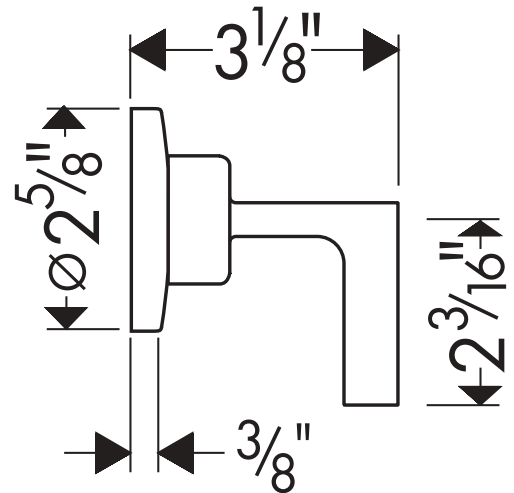

Citterio Trim, Volume Control 39960XX1

Available in Chrome (00) and Platinum (42)

Product Specification

Lever handle - ADA compliant

Fits volume control roughs 13974181, 13975181

Available accessory:

1 1/2" extension kit 13978000