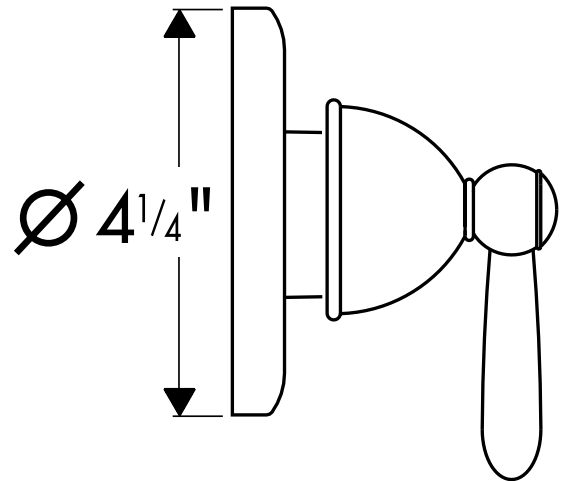

Carlton Trio Stop Diverter Trim 17885XX1

Available in Chrome (00), Chrome/Gold (09), Brushed Nickel (82), Polished Nickel (83),
Polished Brass (93)

Product Specification

Requires Trio diverter rough-in 15980181