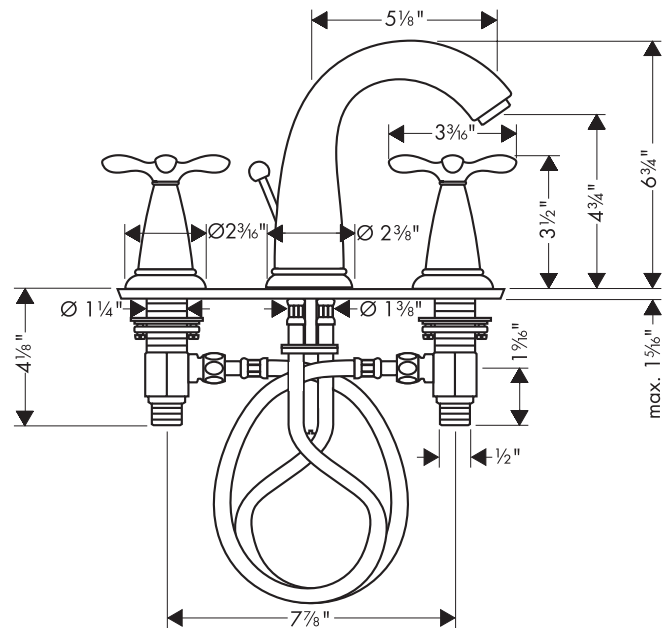

# Axor Phoenix™ Widespread Lav Set 17104XX1

Available in Chrome (00) and Satinox (81)

## Product Specification

Cross handles  
Solid brass construction  
Includes pop-up drain  
ADA compliant

Flow rate: 2.2 GPM

Hole sizes:

hot and cold valves 1 1/2"

spout 1 3/8"

Maximum countertop depth: 1 1/2"