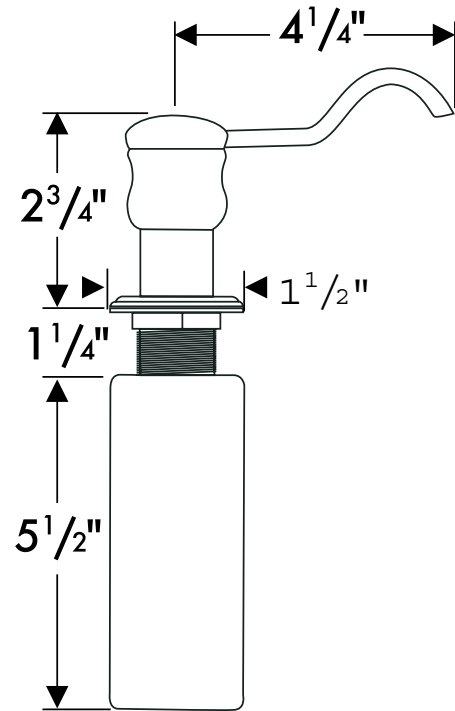

# Kitchen Soap / Lotion Dispenser 06341XX0

Available in Chrome (00), Oil Rub Bronze (62), Brushed Nickel (82), Polished Nickel (83),  
Polished Brass (93)

## Product Specification

For mounting in sink or countertop: fits most basin holes  
12 fl. oz. capacity  
Refills from top