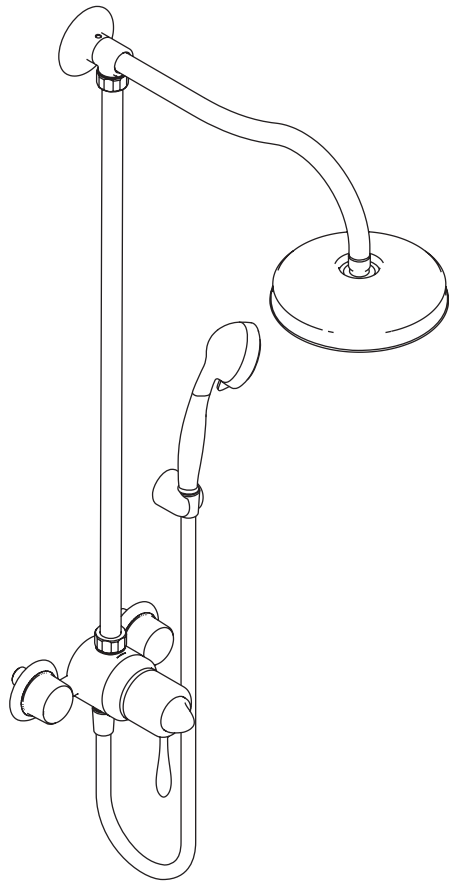

Axor Phoenix™ Traditional Shower

17620XX1

Available in Chrome (00) and Satinox (81)

Product Specification

1/2" thermostatic mixer valve with built-in volume control and diverter

Axor Phoenix™ showerhead

107 no-clog spray channels

Rub-it!™ self cleaning system

flow rate: 2.5 gpm

Mistral™ handshower

Two spray functions - full spray and soft aerated

Quick-Clean!™ and Rub-it!™ self cleaning systems

Ergonomic hand grip

flow rate: 2.5 gpm

Wall-mounted handshower holder

63" handshower hose

AXOR®