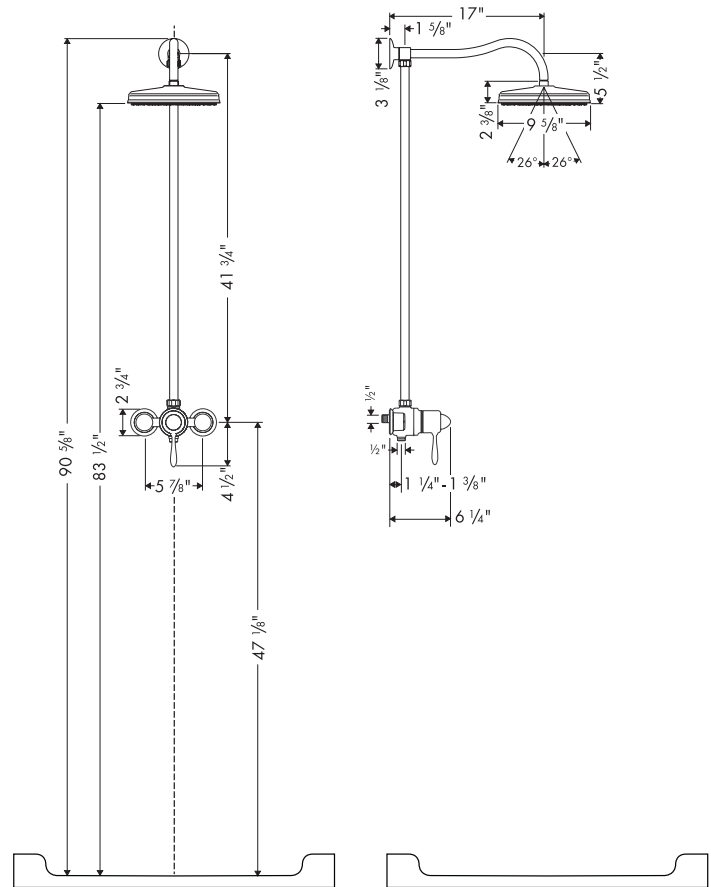

Axor Phoenix™ Traditional Shower

17620XX1

Available in Chrome (00) and Satinox (81)

Product Specification

1/2" thermostatic mixer valve with built-in volume control and diverter

Axor Phoenix™ showerhead

107 no-clog spray channels

Rub-it!™ self cleaning system

flow rate: 2.5 gpm

Mistral™ handshower

Two spray functions - full spray and soft aerated

Quick-Clean!™ and Rub-it!™ self cleaning systems

Ergonomic hand grip

flow rate: 2.5 gpm

Wall-mounted handshower holder

63" handshower hose

AXOR®