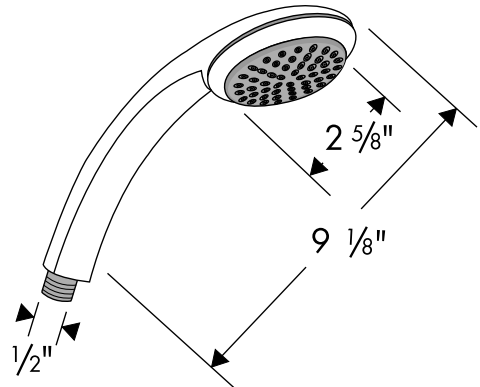

Interaktiv 1-Jet Handshower 06687XX0

Available in Chrome (00), Brushed Nickel (82), Polished Nickel (83), Polished Brass (93)

Product Specification

Drenching full shower
Features Rub-it! cleaning system
Flow rate max 2.5 gpm