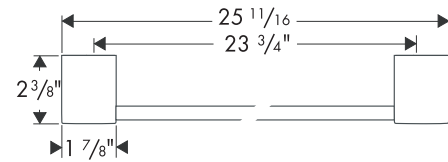

Axor Steel™ Towel Bar

12" 41830800

24" 41860800

32" 41880800

Available in Steel

Product Specification

Stainless steel