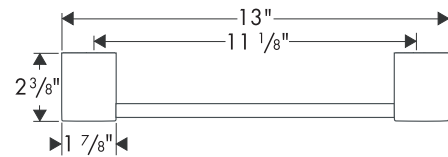

Axor Steel™ Towel Bar

12" 41830800

24" 41860800

32" 41880800

Available in Steel

Product Specification

Stainless steel