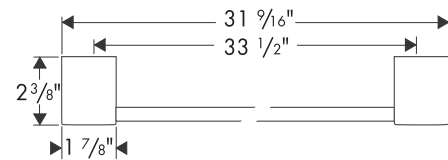

Axor Steel™ Towel Bar

12" 41830800

24" 41860800

32" 41880800

Available in Steel

Product Specification

Stainless steel