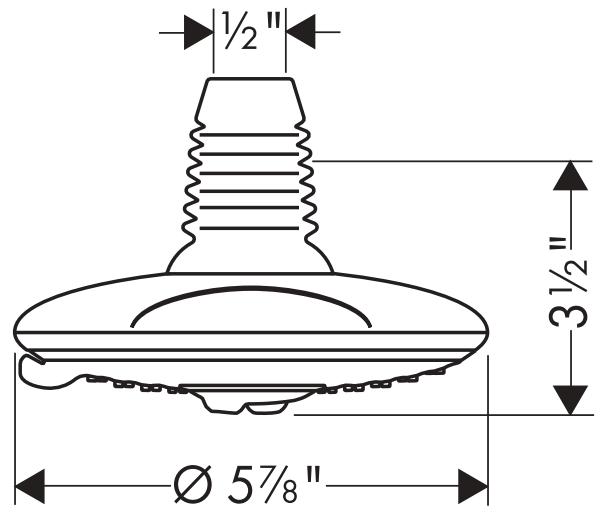

Raindance™ 6" Showerhead

27483001

Available in Chrome (00)

Product Specification

Oversized spray face

Five spray modes: soft "rain" spray, whirl massage, and three combination sprays

80 no-clog spray channels

Rub-it!™ self-cleaning system

Includes decorative rubber boot: conceals connection between showerhead and arm

Flow rate: 2.5 gpm max.