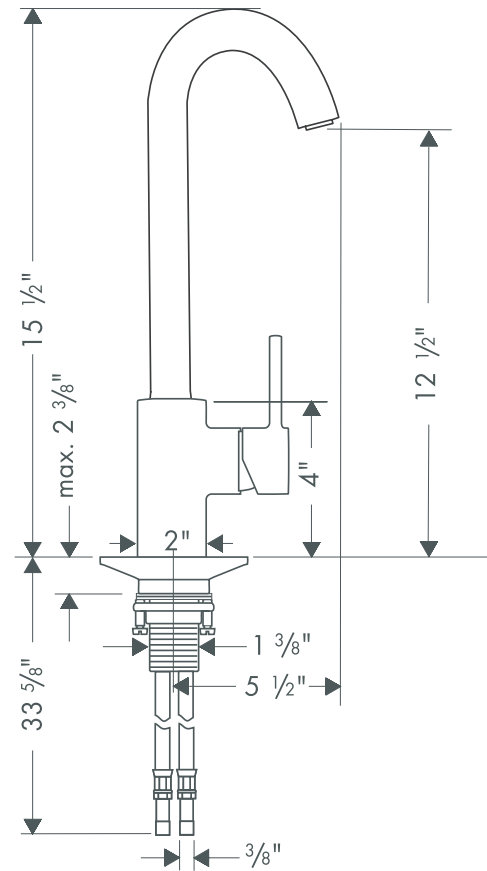

Interaktiv S HighArc Bar Faucet 06857XX0

Available in Chrome (00) and Steel Optik (86)

Product Specification

- Solid brass body
- Ceramic cartridge operation
- Spout swivels 360°
- Faucet body easily removable for cleaning
- Supply hoses require 3/8" compression fittings (not included)
- ADA compliant

Available accessory:
Base plate 06329XX0