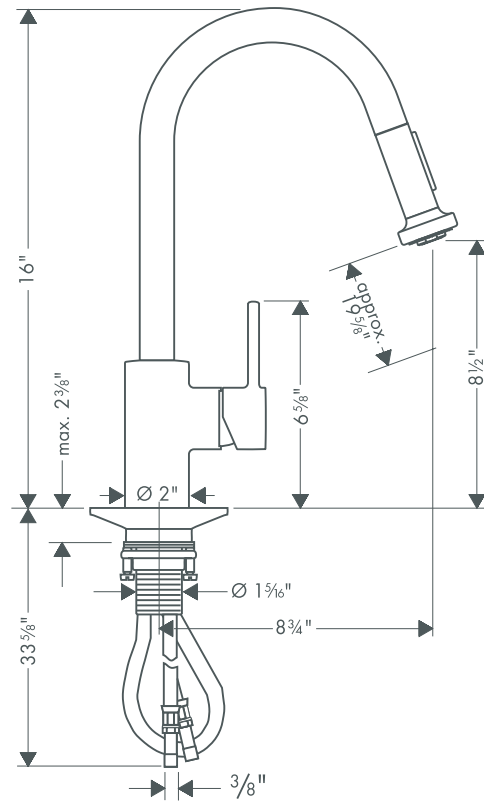

# Interaktiv S HighArc 2 Spray Pull-Out 06801XX0

Available in Chrome (00) and Steel Optik (86)

## Product Specification

- Solid brass body
- 2-spray modes - normal and spray
- Ceramic cartridge operation
- Spout swivels 360°
- Faucet body easily removable for cleaning
- Nylon hose for quiet, long-lasting service
- Supply hoses require 3/8" compression fittings (not included)
- ADA compliant

Available accessory:  
Base plate 06329XX0