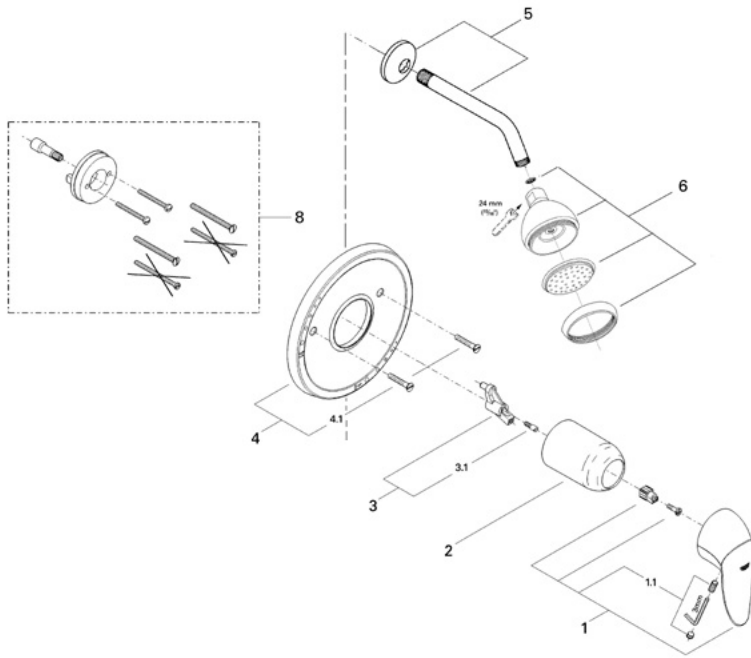

35 008 Shower Combination PBV Trim

Exploded View

Parts Breakdown

Pos. No.	Spare part Description	Product No.	Pcs.
	35007 / 35008		
1	Lever set	46247	1
1.1	Handle connection set	46448	1
2	Cap	46264	1
3	Lever adapter	46265	1
3.1	Screw	02653	1
4	Escutcheon	46271	1
4.1	Screw	46272	2
5	Shower arm	27414	1
6	Non-adjustable shower head	28342	1
7	Diverter tub spout	13611	1
	Special accessories		
8	1" Extension	47344	1