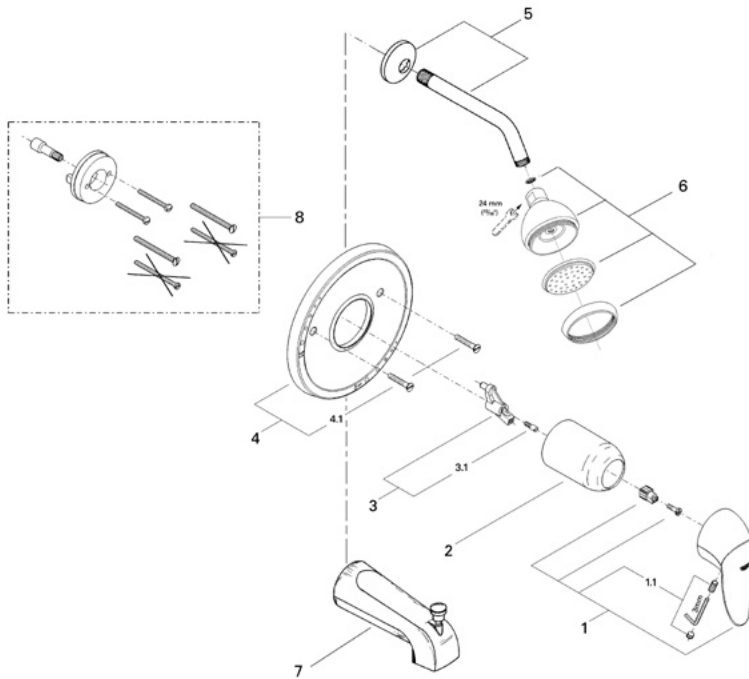

## 35 007 Shower/Tub Combination PBV Trim

### Exploded View

### Parts Breakdown

Pos. No.	Spare part Description	Product No.	Pcs.
	<b>35007 / 35008</b>		
1	Lever set	46247	1
1.1	Handle connection set	46448	1
2	Cap	46264	1
3	Lever adapter	46265	1
3.1	Screw	02653	1
4	Escutcheon	46271	1
4.1	Screw	46272	2
5	Shower arm	27414	1
6	Non-adjustable shower head	28342	1
7	Diverter tub spout	13611	1
	<b>Special accessories</b>		
8	1" Extension	47344	1