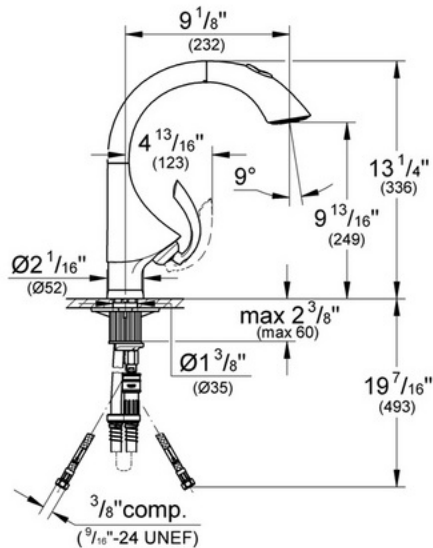

32 071 Main Sink Dual Spray Pull-Out

Description

GROHE WaterCare - 30% Water Savings. IAPMO Green Certified
 GROHE RealSteel® Stainless Steel Construction (SDE and KD0 versions), Solid brass body (00E version)
 GROHE SilkMove® Ceramic Cartridge
 Dual Spray Control -- switches back and forth between regular flow and spray
 SpeedClean® Anti-Lime System
 Variable Handle Positioning (left, right, or center and all points in between)
 9 1/8" Spout Reach

Flow Rate

1.5 gpm

Code Compliance

ASME/ANSI A112.18.1M
 ANSI/NSF Standard 61
 CSA Standard B125.1-05
 ADA Compliant

Finish Options

32 071 OOE Chrome
 32 071 SDE Stainless Steel
 32 071 DCE SuperSteel