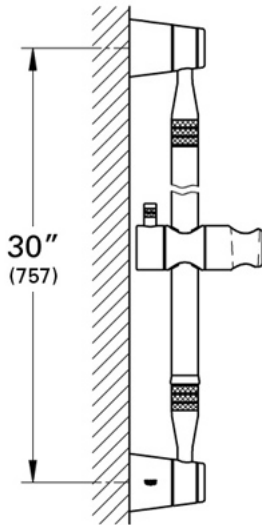

28 360 Hand shower bar

Description

-LIMITED AVAILABILITY-

Design by F.A. Porsche
Unique ALU-XT aluminum-colored satin finish
30" hand shower bar
Swivel hand shower holder
Adjustable angle of hand shower
Adjustable height of hand shower