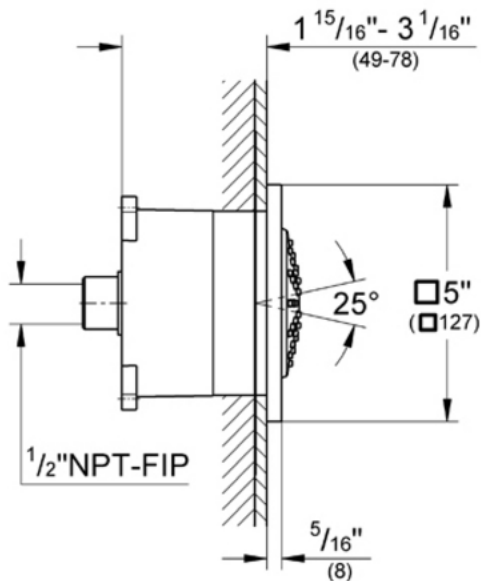

## 27 252 F5 Body Spray

### Description

5" x 5"  
1/2" NPT female threads  
GROHE DreamSpray® Technology  
Spray plate with ball joint (12.5° rotation)  
GROHE FlowBalance (a regulating screw to adjust flow rate and spray performance of body spray) have perfect water flow even in customized multiple shower installations  
SpeedClean® Anti-Line System

### Flow Rate

2.5 gpm at 80 psai (9.5 lpm)