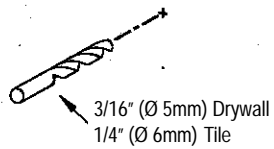

OXFORD
STRATFORD
SHEFFIELD
YORKSHIRE

①

②

③

④