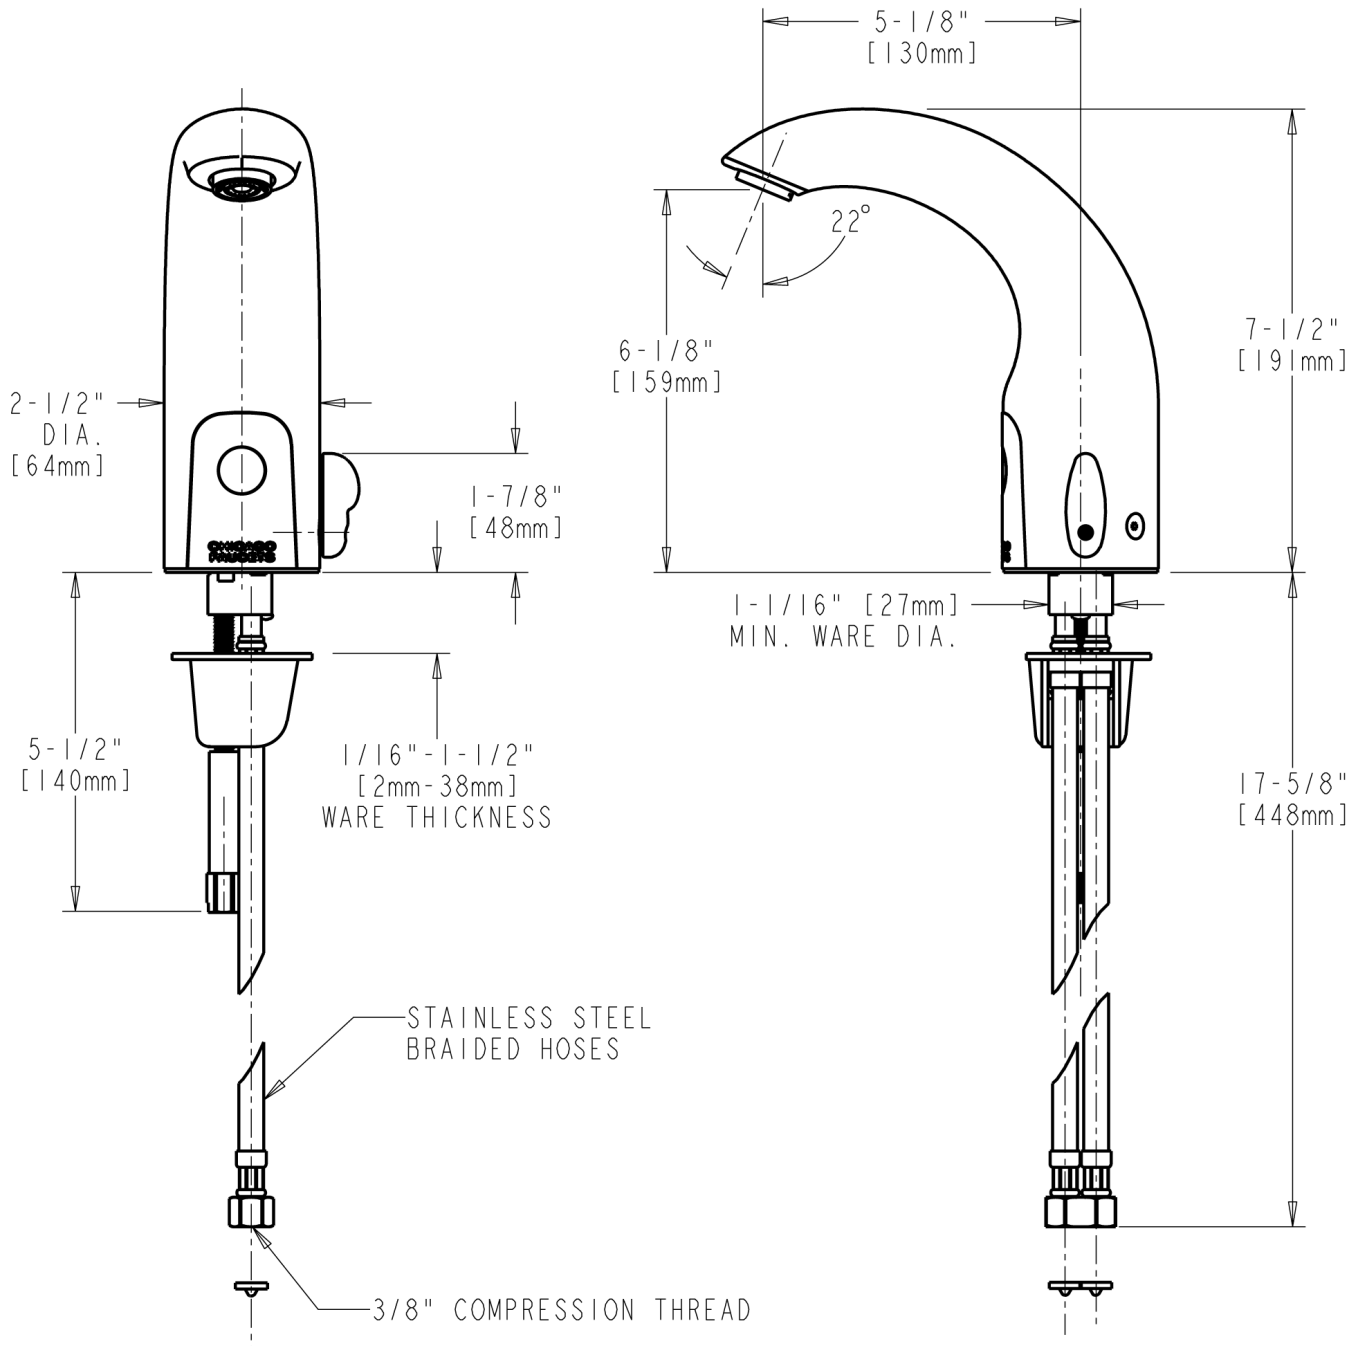

ROUGH-IN

116.222.21.1

DC

External Mixer

**CHICAGO FAUCETS**

a Geberit company

Fitting No.	116.222.21.1	<b>FOR TECHNICAL ASSISTANCE</b> 1-800-TEC-TRUE (1-800-832-8783)	2100 South Clearwater Drive Des Plaines, IL 60018 Phone: 847-803-5000 Fax: 847-803-5454 www.chicagofaucets.com
Submitted Model No.			
Item No.			

**TECHNICAL DATA**

- Single hole, deck mount, electronic lavatory fitting with dual beam infrared sensor
- User adjustable temperature control mixer
- 6V Lithium CRP2 battery (included)
- Cast brass spout with 4" or 8" forged brass cover plate (accessory)
- Chrome plate finish
- Multiple field adjustable modes and ranges
- 0.5 GPM (1.9 LPM) Vandal resistant spray outlet, includes optional 2.2 GPM (8.3 LPM) aerator insert
- CSA B125 and ASME A112.18.IM certified