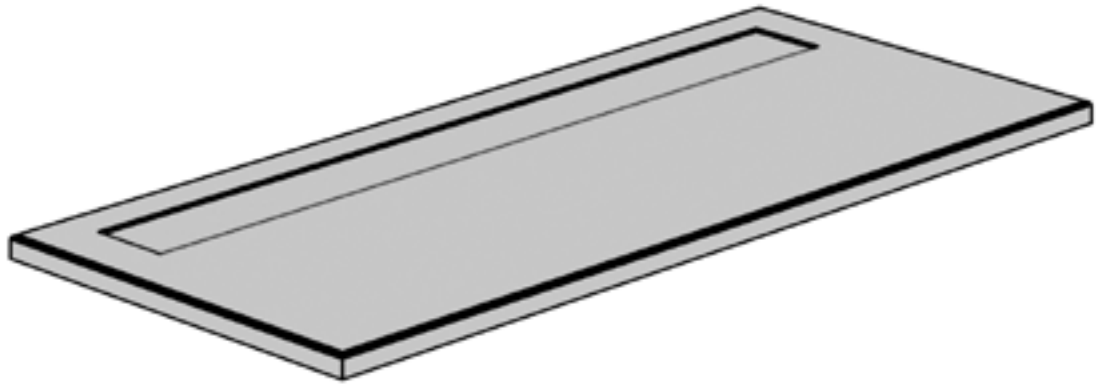

STEP 1

PAGE 2