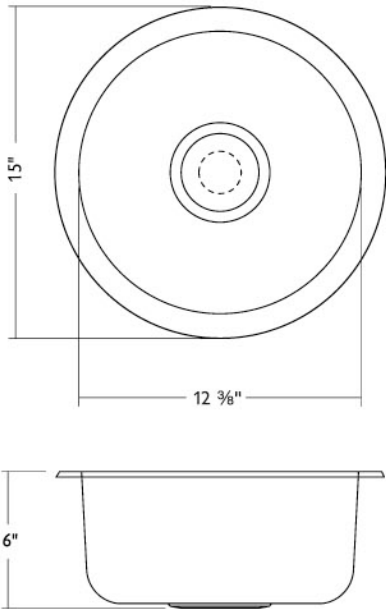

Fits 21" Cabinet.

Model #	Faucet Holes	Finish Deck/Bowl	Bowl Size	Sink Depth	Overall Dimension	Gauge	Cutout Dimension
USRSK600	NA	Silk	12 3/8" Diameter	6"	15" Diameter	20	14 3/8" for topmount intallation*
USRSK602 opening for 2" drain	NA	Silk					

*Diameter for undermount installation depends on consumer's preference (reveal, flush, overhang).

JOB NAME: _____

DATE: _____

CUSTOMER: _____

MODEL SPECIFIED: _____

QUANTITY: _____

ARCHITECT/ENGINEER: _____