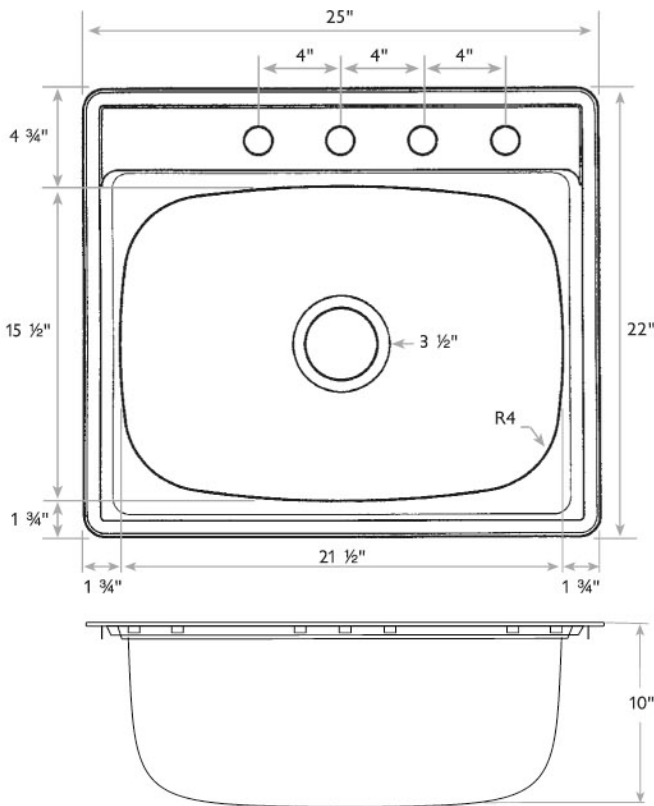

- **18-8 Stainless Steel**
- **Sound Deadening Pad**
- **Integrated Installation Rails**  
 With pre-attached clips
- **Limited Lifetime Buyer Warranty**

Fits 27" Cabinet

Model #	Faucet Holes	Finish Deck/Bowl	Bowl Size ↑ × ↔	Sink Depth	Overall Dimension	Gauge	Cutout Dimension
SSK103BX	3	Silk/Silk	15 1/2" × 21 1/2"	10"	22" × 25"	20	21 1/4" × 24 1/4"
SSK104BX	4						1" Radius