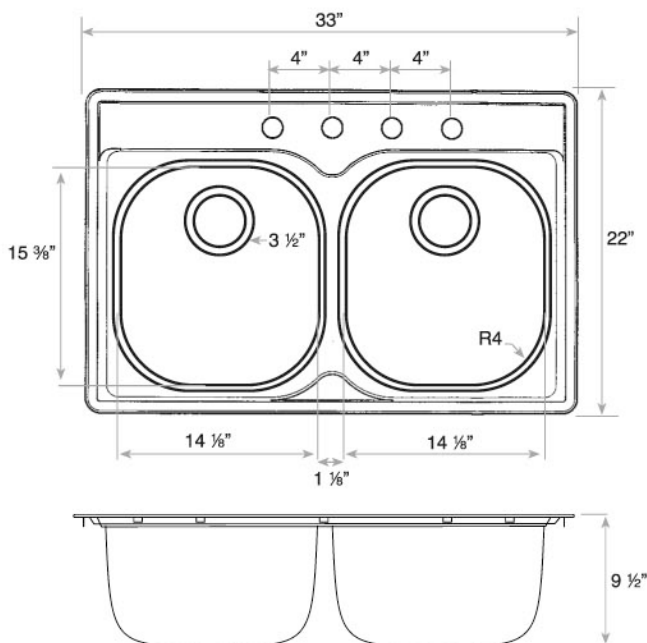

- **18-8 Stainless Steel**
- **Sound Deadening Pads**
- **Integrated Installation Rails**
 With pre-attached clips
- **Limited Lifetime Buyer Warranty**

Fits 36" Cabinet

Model #	Faucet Holes	Finish Deck/Bowl	Bowl Size ↕ X ↔	Sink Depth	Overall Dimension	Gauge	Cutout Dimension
DSK953BX	3	Silk	15 3/8" x 14 1/8"	8 1/2"	22" x 33"	20	21 1/4" x 32 1/4"
DSK954BX	4						1" Radius
DSK953-18BX	3	Silk				18	
DSK954-18BX	4						
DMSK953-18BX	3	Mirror/Silk				18	
DMSK954-18BX	4						