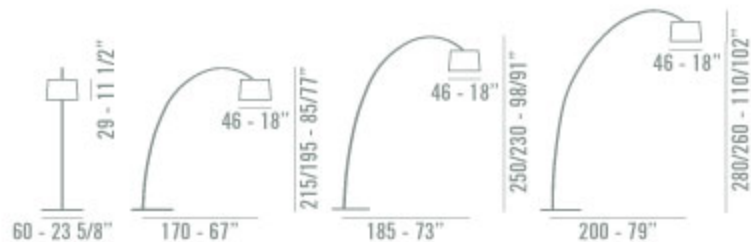

TWIGGY

DESIGN: MARC SADLER / 2006

Rosso

Bianco

Giallo

Nero

TWIGGY
INCANDESCENZA
3X100W

COMPOUND MATERIAL
FLOOR LAMP ON
LACQUERED GLASS FIBRE
BASE, AVAILABLE IN FOUR
CHROMATIC FINISHES.