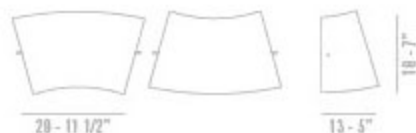

# TUTÙ 07

DESIGN: VALERIO BOTTIN / 2000

**Bianco**

**Avorio**

**TUTÙ**  
INCANDESCENZA  
2X60W

**TUTÙ**  
ALOGENA  
1X150W

**TUTÙ**  
ENERGY SAVING  
2X9W

WALL LAMP WITH BLOWN  
POLISHED GLASS DIFFUSER,  
WHITE INSIDE AND  
COLOURED OUTSIDE AND  
LACQUERED METAL  
SUPPORT. MAY BE  
INSTALLED WITH BROAD  
BASE AT TOP OR BOTTOM,  
ACCORDING TO LIGHTING  
EFFECT DESIRED.