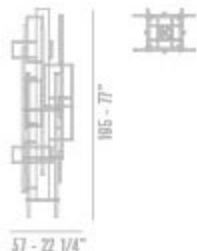

# TEOREMA

DESIGN: FERRUCCIO LAVIANI / 2005

Bianco

Colorato

**TEOREMA**  
ALOGENA  
1X75W

**TEOREMA**  
FLUORESCENZA  
1X80W

FLOOR LAMP IN CHROME-PLATED METAL AND WHITE OR COLOURED ELEMENTS WITH VARYING PERFORATED PATTERNS. A POLYCARBONATE SCREEN CONTAINS THE LUMINOUS CORE, EQUIPPED WITH A DOUBLE ON-OFF SWITCH FOR SIMULTANEOUS OR INDEPENDENT USE.