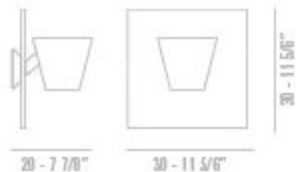

QUADRO

DESIGN: GIOVANNI LEVANTI / 1993

Bianco

Giallo Pesca

QUADRO
ALOGENA
1X100W

WALL LAMP WITH SUPPORT
IN LACQUERED METAL
BEARING A SATIN GLASS
SQUARE AND BLOWN SATIN
GLASS DIFFUSER, WHITE
INSIDE AND COLOURED
OUTSIDE.